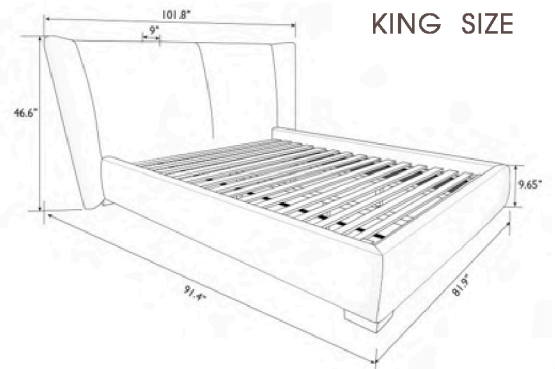

Martina Bed