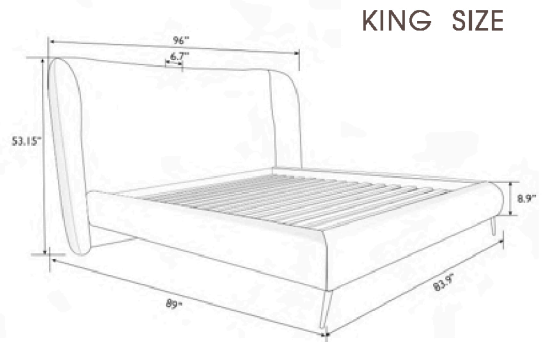

MEASUREMENTS

Queen Size: 77.9" W X 89.8" D X 47.6" H

King Size: 94.1" W X 89.8" D X 47.6" H

Bed Specifications

BEDS SHIP IN 3 BOXES

Box 1: Headboard | **Box 2:** Footboard & Side Rails | **Box 3:** Slats

Camilla Bed

Clio Bed

Daphne Bed

Donna Bed

**Donna
Bed
Storage**

**Eva
Bed**

**Lucia
Bed**

**Lucia
Bed
Storage**

Luna Bed