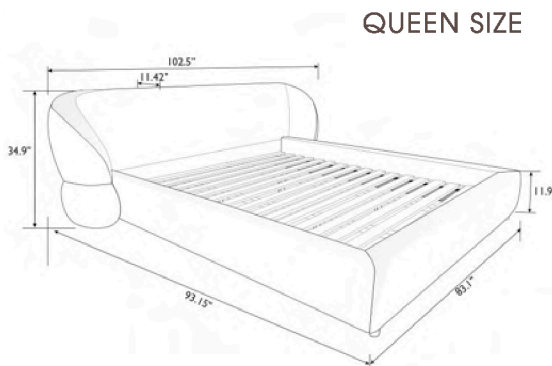

Luna Bed

Martina Bed

Martina Bed Storage

Olivia Bed