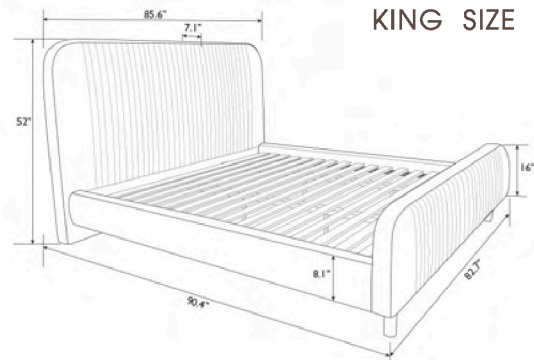

MEASUREMENTS

Queen Size: 77.9" W X 89.8" D X 47.6" H

King Size: 94.1" W X 89.8" D X 47.6" H

Bed Specifications

BEDS SHIP IN 3 BOXES

Box 1: Headboard | **Box 2:** Footboard & Side Rails | **Box 3:** Slats

Camilla Bed

Clio Bed

Daphne Bed

Donna Bed

**Donna
Bed
Storage**

**Eva
Bed**

**Lucia
Bed**

**Lucia
Bed
Storage**

Luna Bed