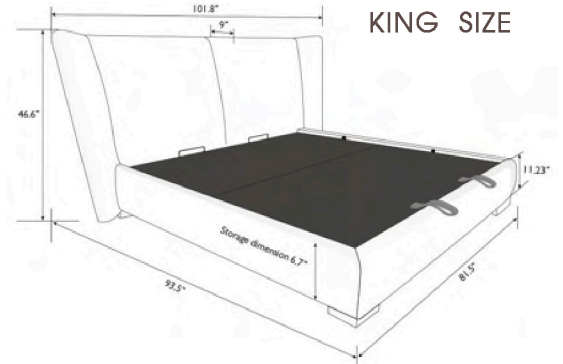

Martina Bed Storage