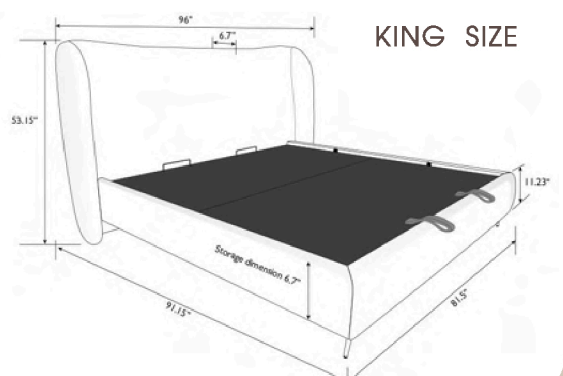

MEASUREMENTS

Queen Size: 77.9" W X 89.8" D X 47.6" H

King Size: 94.1" W X 89.8" D X 47.6" H

Bed Specifications

BEDS SHIP IN 3 BOXES

Box 1: Headboard | **Box 2:** Footboard & Side Rails | **Box 3:** Slats

Camilla Bed

Clio Bed

Daphne Bed

Donna Bed

**Donna
Bed
Storage**

**Eva
Bed**

**Lucia
Bed**

**Lucia
Bed
Storage**

Luna Bed