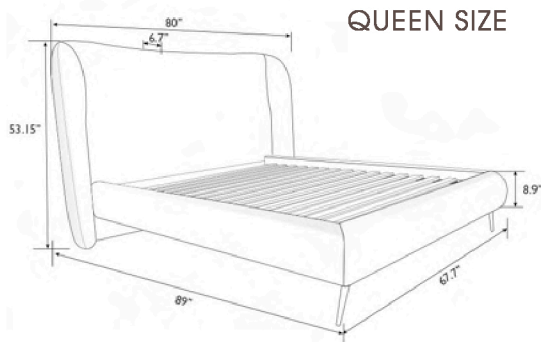

MEASUREMENTS

Queen Size: 77.9" W X 89.8" D X 47.6" H

King Size: 94.1" W X 89.8" D X 47.6" H

Bed Specifications

BEDS SHIP IN 3 BOXES

Box 1: Headboard | **Box 2:** Footboard & Side Rails | **Box 3:** Slats

Camilla Bed

Clio Bed

Daphne Bed

Donna Bed

**Donna
Bed
Storage**

**Eva
Bed**

**Lucia
Bed**

**Lucia
Bed
Storage**

Luna Bed