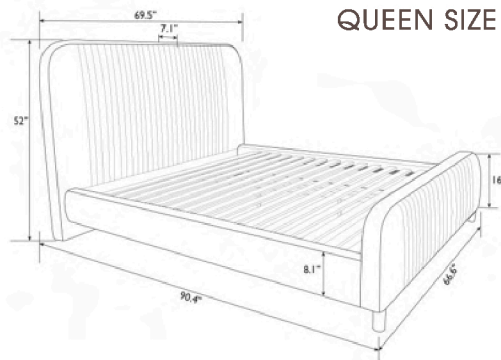

MEASUREMENTS

Queen Size: 77.9" W X 89.8" D X 47.6" H

King Size: 94.1" W X 89.8" D X 47.6" H

Bed Specifications

BEDS SHIP IN 3 BOXES

Box 1: Headboard | **Box 2:** Footboard & Side Rails | **Box 3:** Slats

Camilla Bed

Clio Bed

Daphne Bed

Donna Bed

**Donna
Bed
Storage**

**Eva
Bed**

**Lucia
Bed**

**Lucia
Bed
Storage**

Luna Bed