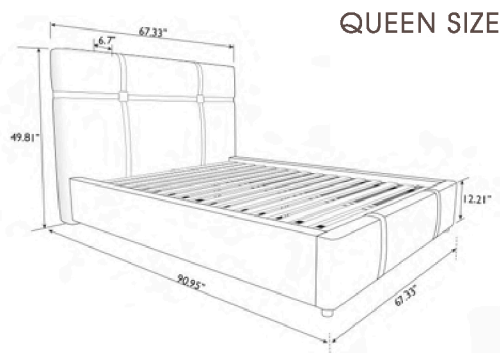

Camilla Bed

Clio Bed

Daphne Bed

Donna Bed