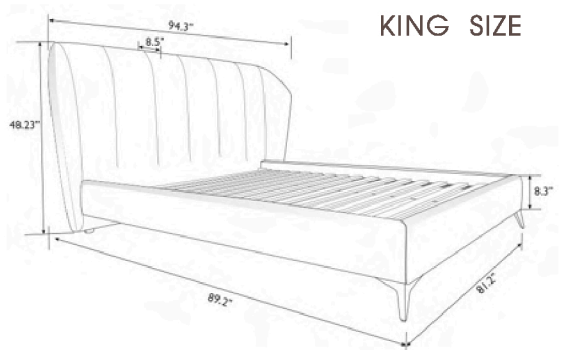

Camilla Bed

Clio Bed

Daphne Bed

Donna Bed