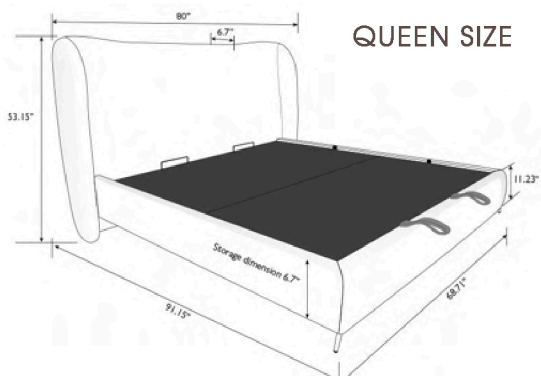

MEASUREMENTS

Queen Size: 77.9" W X 89.8" D X 47.6" H

King Size: 94.1" W X 89.8" D X 47.6" H

Bed Specifications

BEDS SHIP IN 3 BOXES

Box 1: Headboard | **Box 2:** Footboard & Side Rails | **Box 3:** Slats

Camilla Bed

Clio Bed

Daphne Bed

Donna Bed

**Donna
Bed
Storage**

**Eva
Bed**

**Lucia
Bed**

**Lucia
Bed
Storage**

Luna Bed