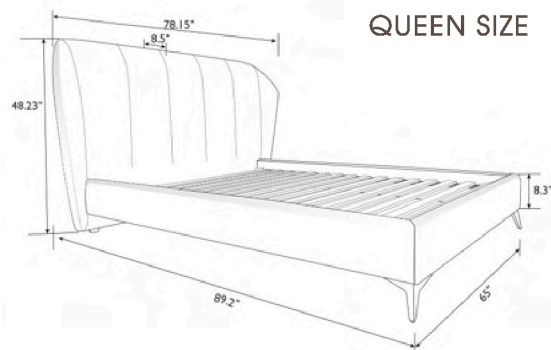

Camilla Bed

Clio Bed

Daphne Bed

Donna Bed