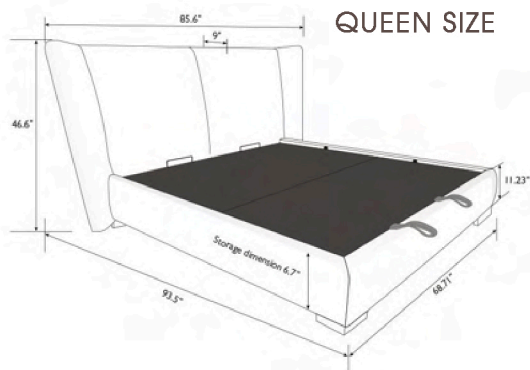

Martina Bed Storage