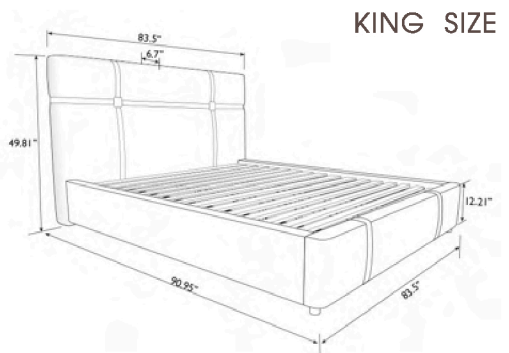

Camilla Bed

Clio Bed

Daphne Bed

Donna Bed