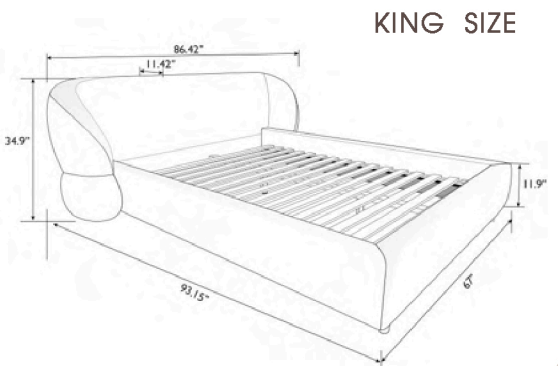

Luna Bed

Martina Bed

Martina Bed Storage

Olivia Bed