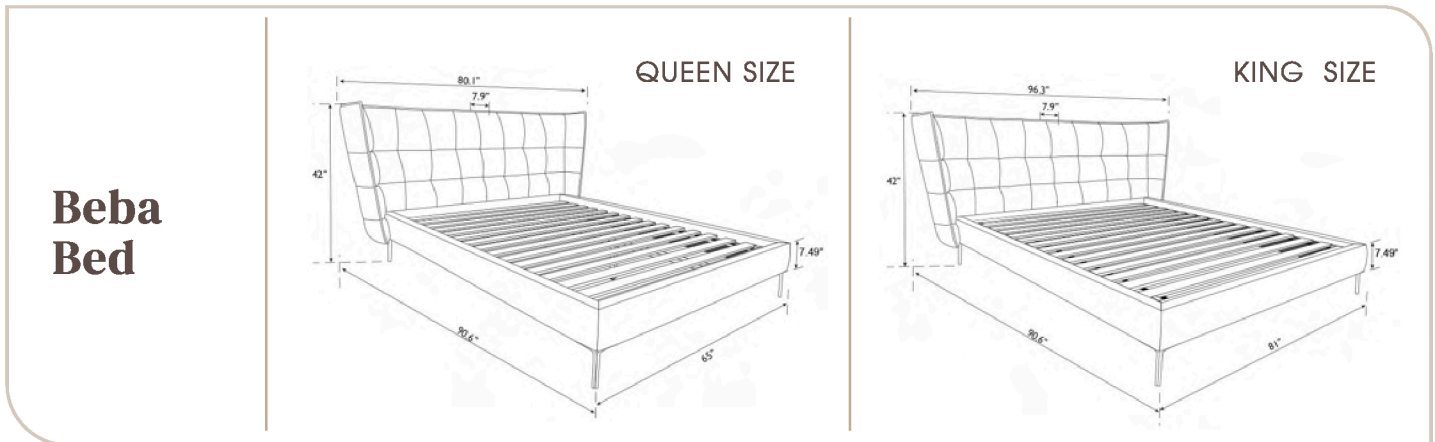

MEASUREMENTS

Queen Size: 77.9" W X 89.8" D X 47.6" H

King Size: 94.1" W X 89.8" D X 47.6" H

Bed Specifications

BEDS SHIP IN 3 BOXES

Box 1: Headboard | **Box 2:** Footboard & Side Rails | **Box 3:** Slats

Camilla Bed