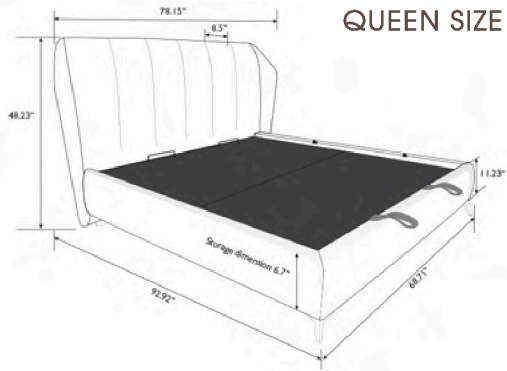

MEASUREMENTS

Queen Size: 77.9" W X 89.8" D X 47.6" H

King Size: 94.1" W X 89.8" D X 47.6" H

Bed Specifications

BEDS SHIP IN 3 BOXES

Box 1: Headboard | **Box 2:** Footboard & Side Rails | **Box 3:** Slats

Camilla Bed

Clio Bed

Daphne Bed

Donna Bed

**Donna
Bed
Storage**

**Eva
Bed**

**Lucia
Bed**

**Lucia
Bed
Storage**

Luna Bed