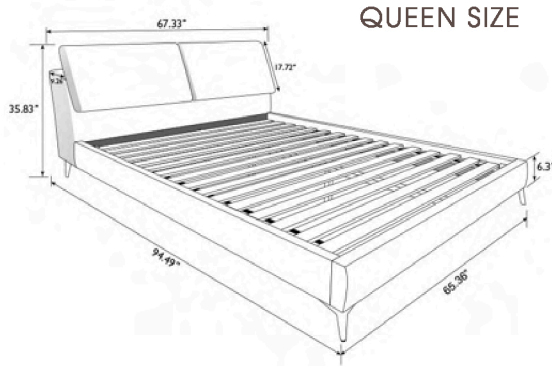

MEASUREMENTS

Queen Size: 77.9" W X 89.8" D X 47.6" H

King Size: 94.1" W X 89.8" D X 47.6" H

Bed Specifications

BEDS SHIP IN 3 BOXES

Box 1: Headboard | **Box 2:** Footboard & Side Rails | **Box 3:** Slats

Camilla Bed

Clio Bed

Daphne Bed

Donna Bed

**Donna
Bed
Storage**

**Eva
Bed**

**Lucia
Bed**

**Lucia
Bed
Storage**

Luna Bed