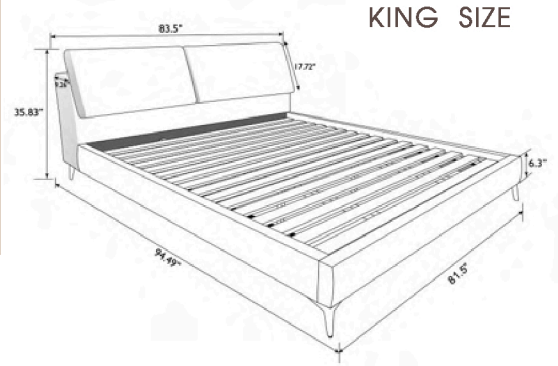

MEASUREMENTS

Queen Size: 77.9" W X 89.8" D X 47.6" H

King Size: 94.1" W X 89.8" D X 47.6" H

Bed Specifications

BEDS SHIP IN 3 BOXES

Box 1: Headboard | **Box 2:** Footboard & Side Rails | **Box 3:** Slats

Camilla Bed

Clio Bed

Daphne Bed

Donna Bed

**Donna
Bed
Storage**

**Eva
Bed**

**Lucia
Bed**

**Lucia
Bed
Storage**

Luna Bed