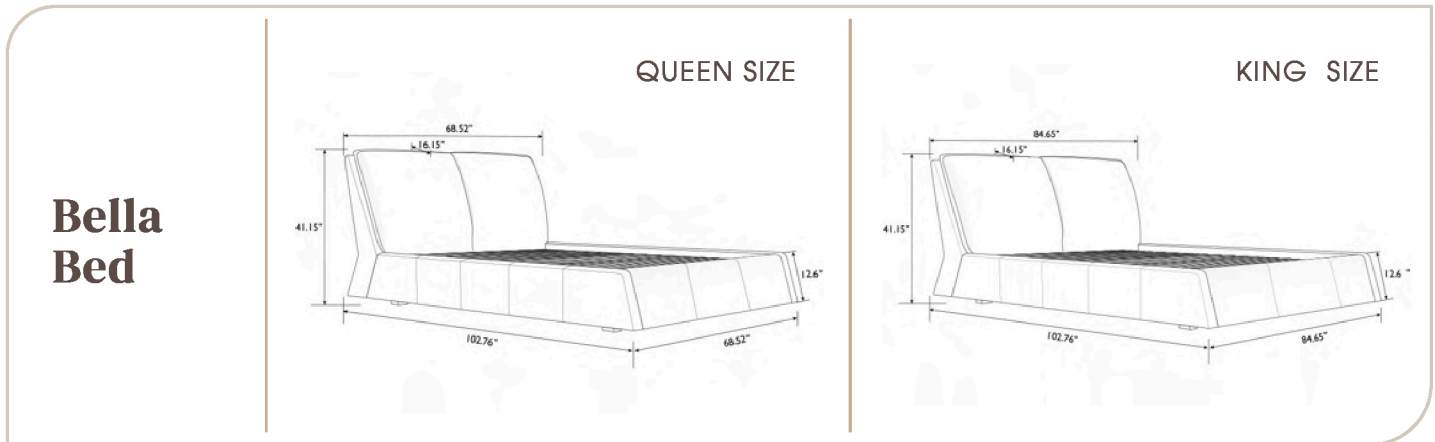

MEASUREMENTS

Queen Size: 86.4" W X 93.1" D X 34.9" H

King Size: 102.5" W X 93.1" D X 34.9" H

Serena

AVAILABILITY

- ✓ Warehouse Program
- ✓ Direct Container
- ✓ Special Orders

Available in a variety of fabrics and eco-leathers.

MEASUREMENTS

Queen Size: 77.9" W X 89.8" D X 47.6" H

King Size: 94.1" W X 89.8" D X 47.6" H

Bed Specifications

BEDS SHIP IN 3 BOXES

Box 1: Headboard | **Box 2:** Footboard & Side Rails | **Box 3:** Slats

Camilla Bed