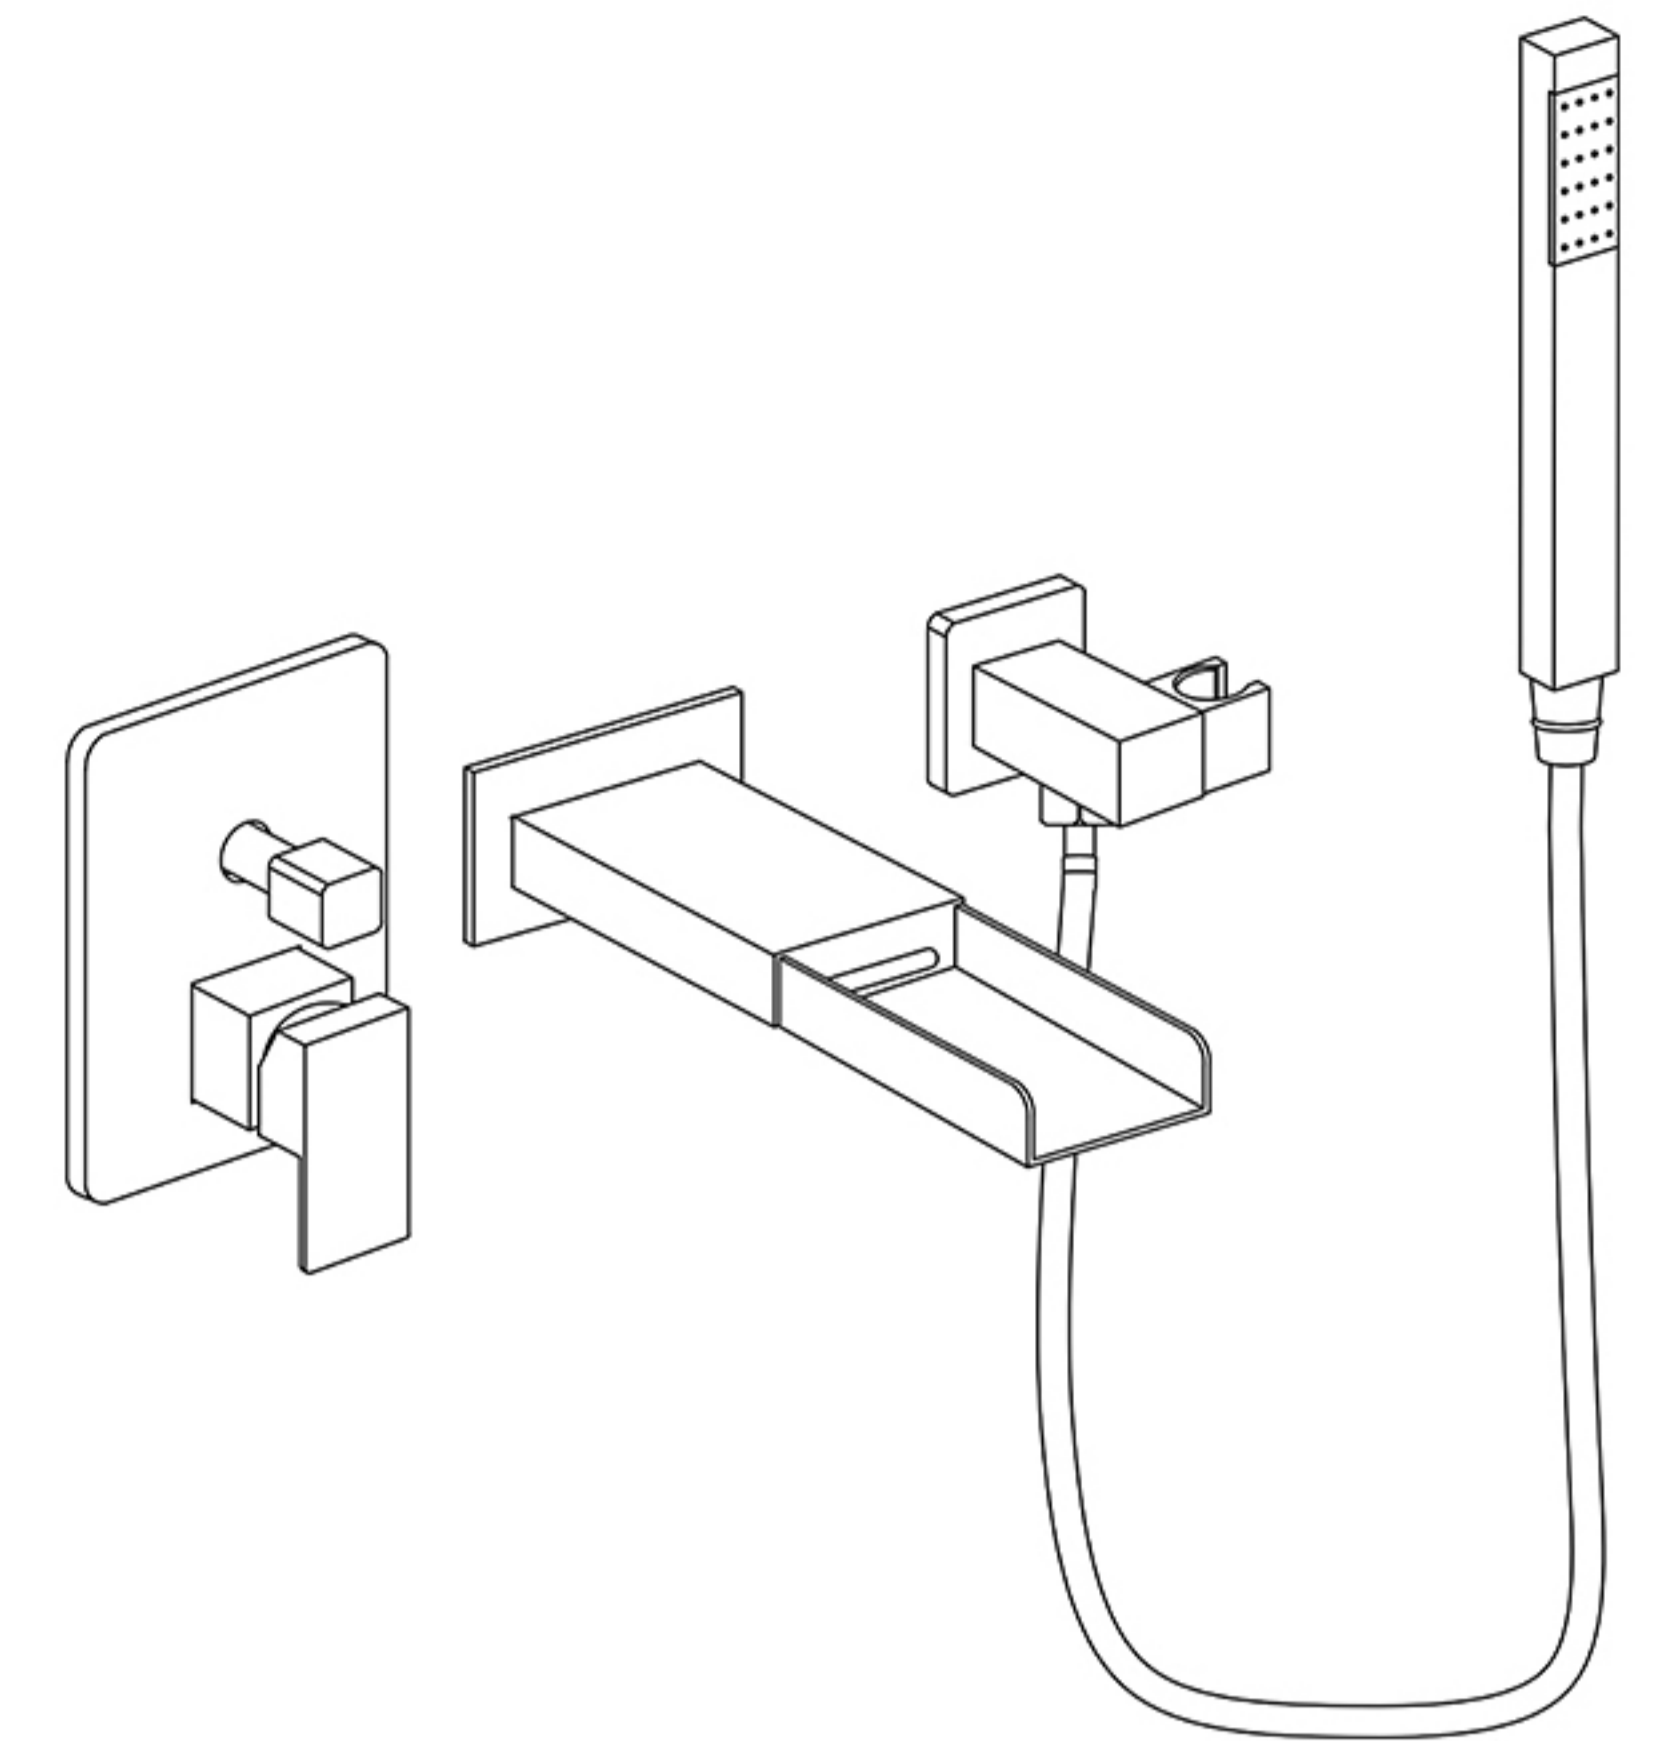

Specifications

DESCRIPTION

- Solid brass construction
- Premium finish resist corrosion and tarnishing
- Feature a waterfall spout
- Handshower with backflow protection
- 60" (1500mm) rubber hose included
- Feature a pressure balance valve
- Suitable for wall mounted rough-in installation

FLOW

- Faucet maximum 4 gpm @ 60 psi
- Handshower maximum 2 gpm (7.6 L/min)

CARTRIDGE

- Ceramic disk cartridge
- Pressure-balanced valve

WARRANTY

- Lifetime limited warranty against leaks, drips and finish defects from the original date of purchase. (Improper care and cleaning will void the warranty)
- 5-year warranty if used in commercial installations

Wall Mounted Bathtub Faucet # HMUS-020007

NOTE: THIS FAUCET IS DESIGNED FOR WALL MOUNTED ROUGH-IN INSTALLATION.