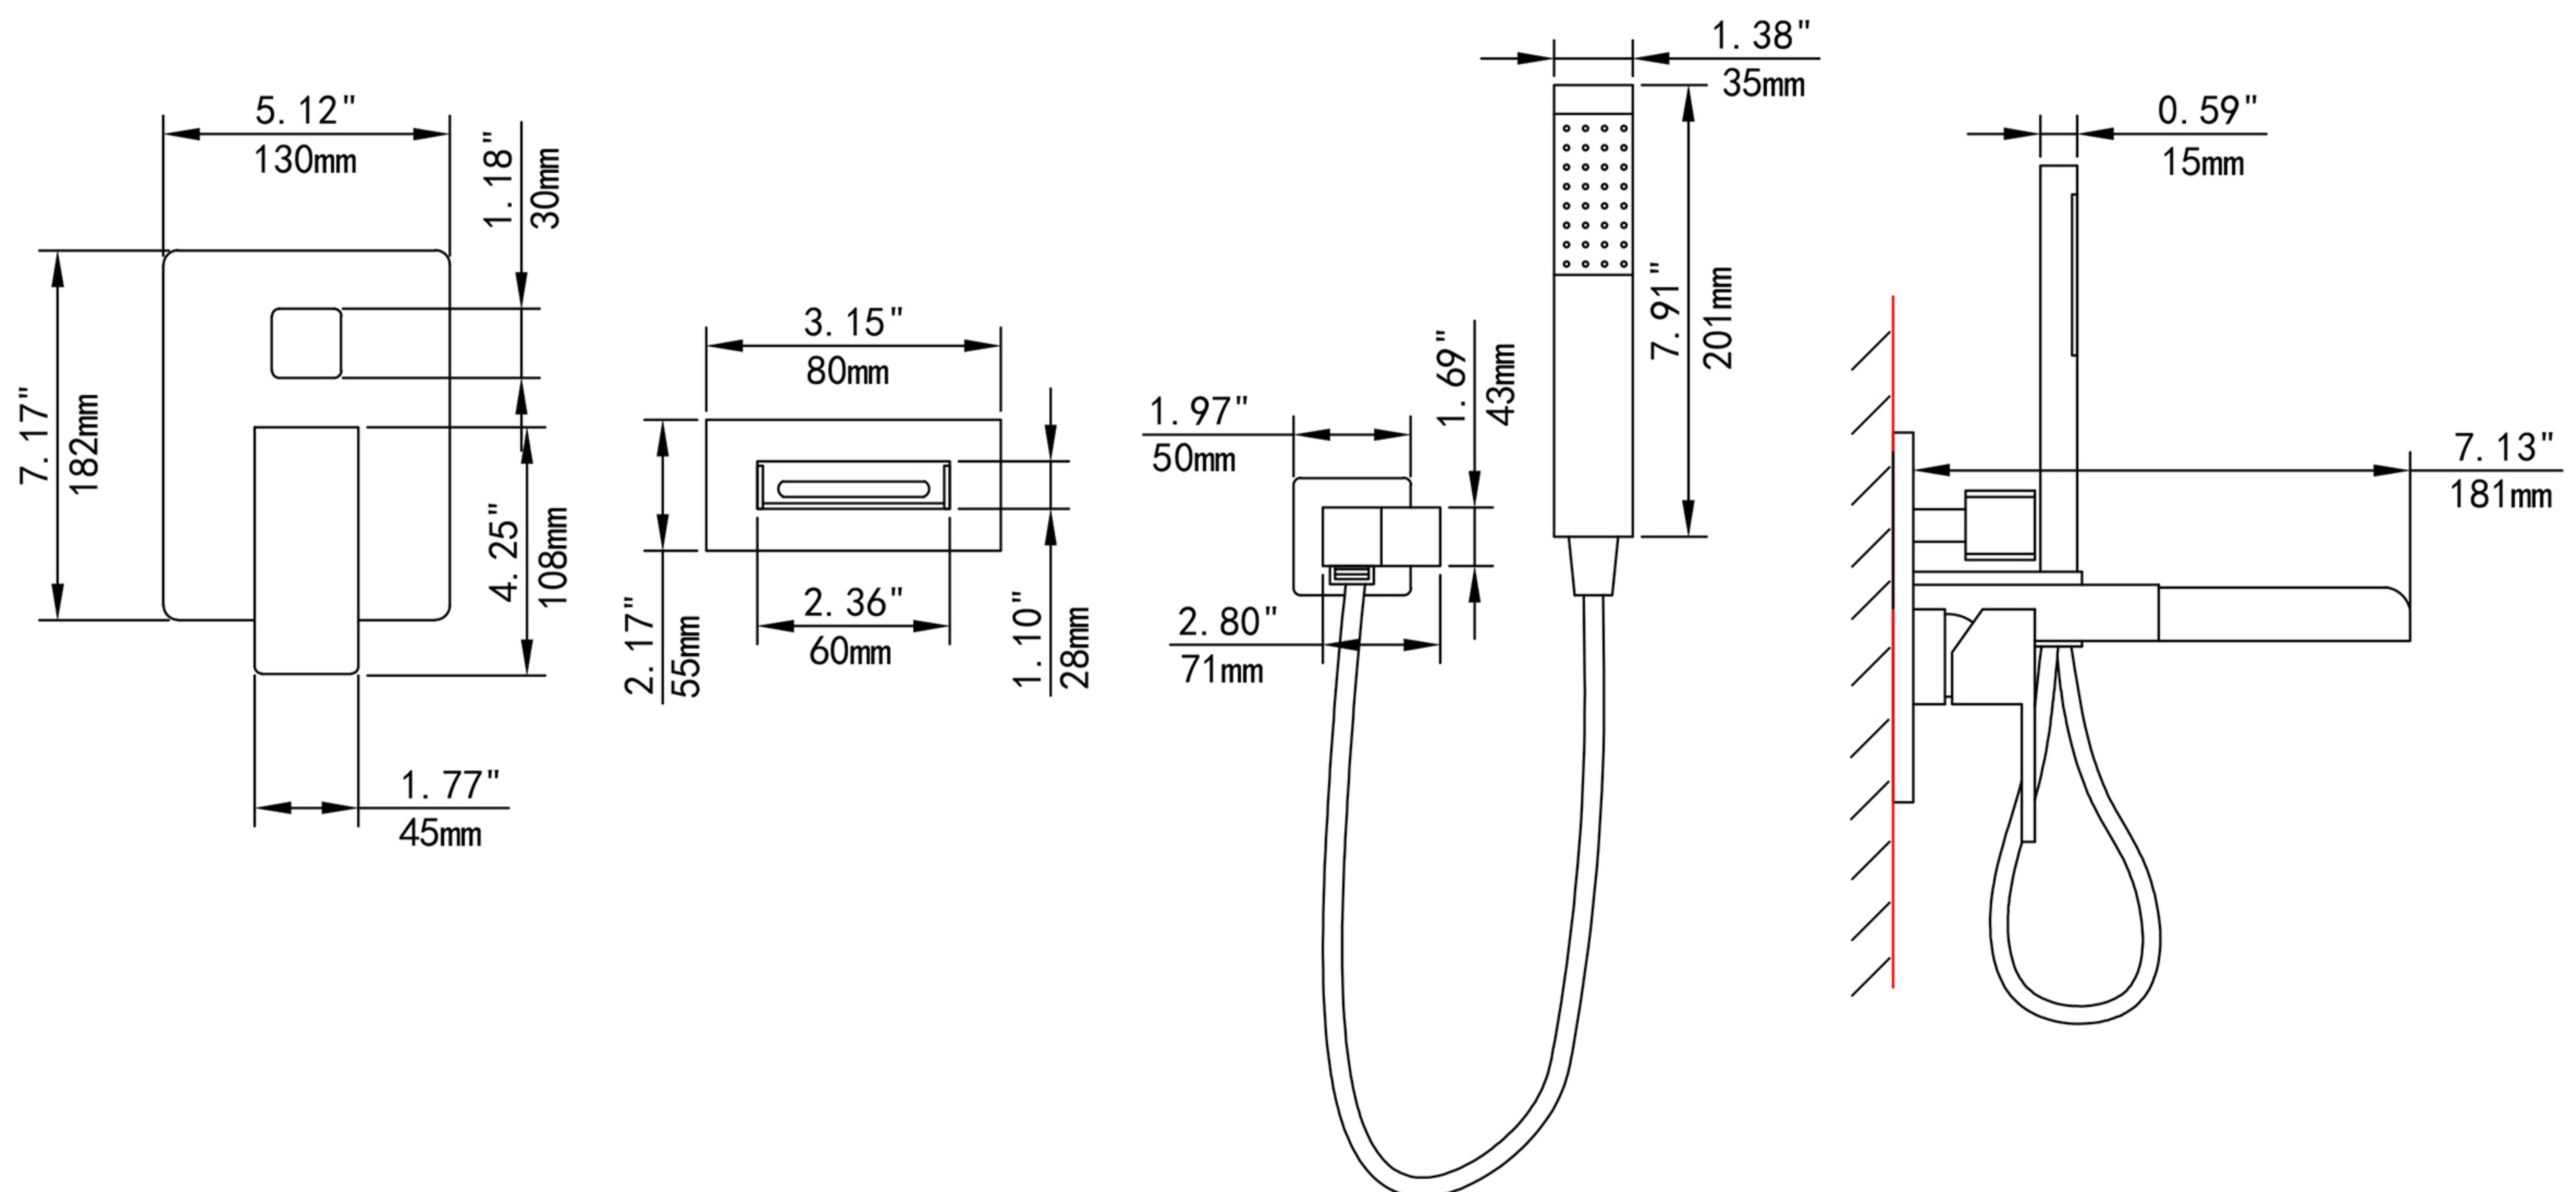

## DESCRIPTION

- Solid brass construction
- Premium finish resist corrosion and tarnishing
- Feature a waterfall spout
- Handshower with backflow protection
- 60" (1500mm) rubber hose included
- Feature a pressure balance valve
- Suitable for wall mounted rough-in installation

## FLOW

- Faucet maximum 4 gpm @ 60 psi
- Handshower maximum 2 gpm (7.6 L/min)

## CARTRIDGE

- Ceramic disk cartridge
- Pressure-balanced valve

## CRITICAL DIMENSIONS