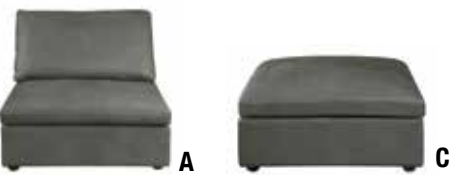

PRODUCT FEATURES :

- WOODEN INNER FRAME
- TIGHT SEAT & BACK CUSHION

MARGOT

Create the sofa of your dreams with our Margot modular sofa. With this sofa, you can go as big or small as you'd like to fit your home's needs. Customizable in size, this sofa can be transformed into an oversized sectional. The gray leather match upholstery paired with the foam filling makes for a buttery soft and comfortable seating.