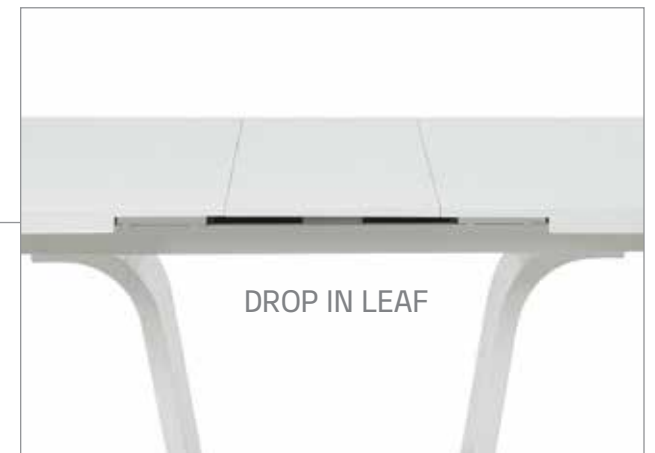

DROP IN LEAF