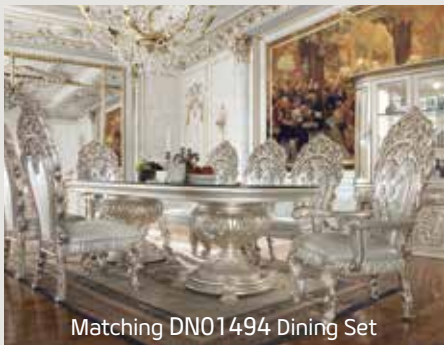

NEW

Matching DN01494 Dining Set