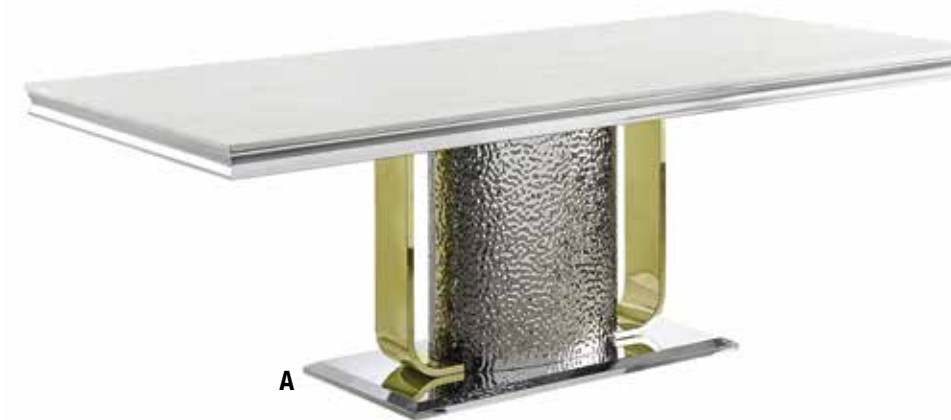

A

B

FALLON

Glamify your dining space with the Fallon dining collection. A bold golden hourglass metal base with curved vertical rods in a flawless open cage design supports the round engineered stone top. Its feminine profile graces the room and provides the perfect backdrop for your dinner parties. Pair the Fallon dining table with the various dining chair options to match your personality; which makes for a match made in furniture heaven!

B

C

D

VELVET, ENGINEERED STONE TOP & MIRRORED GOLD FINISH

- A. **DN01189** Round Dining Table, 59" Dia
- B. **DN01956** Side Chair, 31"H, Green Velvet
- C. **DN01954** Side Chair, 32"H, Black Velvet
- D. **DN02107** Side Chair, 32"H, Teddy Sherpa

PRODUCT FEATURES :

MAX. AVAILABLE 4 SEATS
STAINLESS STEEL & UPHOLSTERY
PADDED SEAT & BACK CUSHION

A

B

FADRI

Brimming with glamour and luxury appeal, this remarkable Fadri dining table is sure to spark conversation during family meals and dinner parties! The engineered stone tabletop showcases a large rectangular silhouette to accommodate eight people to gather around and dine in style. Crafted from durable stainless steel, the oblong pedestal base boasts a gold and silver hammered design, which lends instantly eye-catching appeal to your arrangement.

C

D

E

ENGINEERED STONE TOP, MIRRORED SILVER & GOLD FINISH

- A. **DN01952** Dining Table, 37"W x 87"L
- B. **DN01953** Side Chair, 34"H, Teddy Sherpa
- C. **DN01955** Side Chair, 31"H, Black Velvet
- D. **DN02108** Side Chair, 32"H, Teddy Sherpa
- E. **DN02233** Side Chair, 31"H, Gray Velvet

PRODUCT FEATURES :

MAX. AVAILABLE 8 SEATS
STAINLESS STEEL & UPHOLSTERY
PADDED SEAT & BACK CUSHION

A