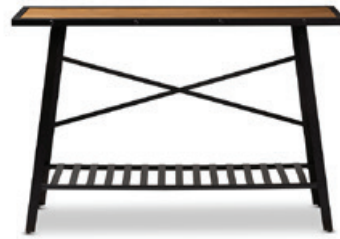

Shelving and cabinets

48

Shoe cabinets and coat hangers

52

TV Stands

**ALLAIRE**  
SKU. 8085

Shown in Dark Oak Brown & Dark Bronze  
33.5H x 50W x 15.9D

**AMBRE**  
SKU. 9073