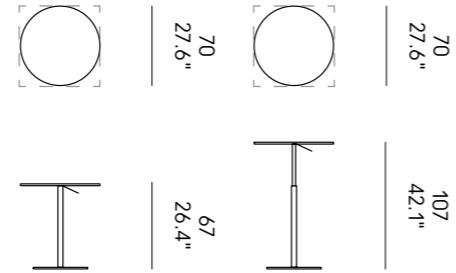

T2 BISTROT

BACK TO
MAIN INDEX ↗

H 67 / Square or Round