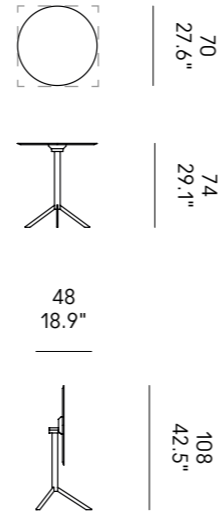

# T4 BISTROT

BACK TO  
MAIN INDEX ↗

Square

Round

HPL Top and stainless steel structure  
**Black** / RAL 9011

HPL Top and stainless steel structure  
**White** / RAL 9016