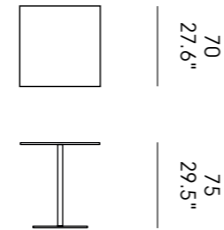

T1 extreme

BACK TO
MAIN INDEX

Stainless steel