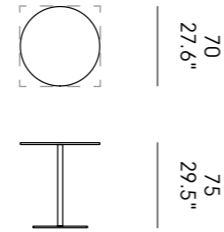

# T1 BISTROT

BACK TO  
MAIN INDEX ↗

H75 / Square or Round

HPL white / RAL 9016

Stainless Steel

White

Black

HPL black / RAL 9011