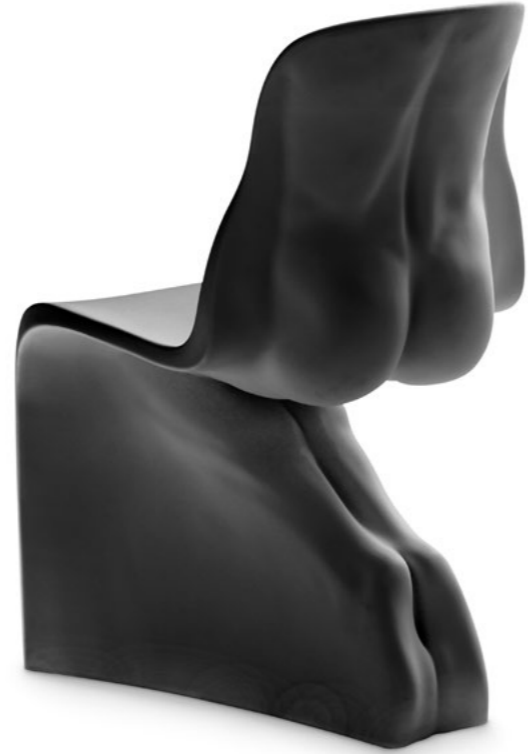

CHAIRS

Designer / Fabio Novembre

HIM

GO TO
PROJECTS

BACK TO
MAIN INDEX

Matt