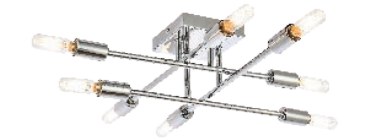

Model: LD2351C
Finish: Chrome