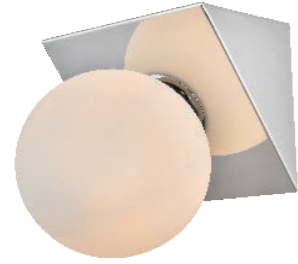

Ezra & Sean Collection

Townes & Lyra Collection

Model: LD7304W7CH
Width: 7.1"
Body Height: 7.6"
Extension: 7.5"
Wire: 8"
Back Plate size: L7.1"*W5.5"*E4.1"
Fixture Weight (LBS): 2.5
Light: 1
Type of Bulb: Candelabra(E12)
Max Wattage: 40W (each bulb)
Finish: Chrome
Glass Finish: White