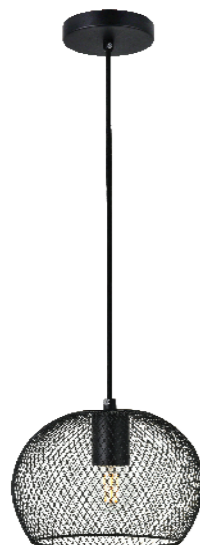

Model: LD2248BK
Diameter: 7.5"
Body Height: 6.5"
Overall Height: 13" to 66"(Adjustable)
Wire: 60"
Canopy Size: D4.7"*H1"
Fixture Weight (LBS): 1
Light: 1
Type of bulb: Medium base (E26)
Max Wattage: 40W (each bulb)
Finish: Black