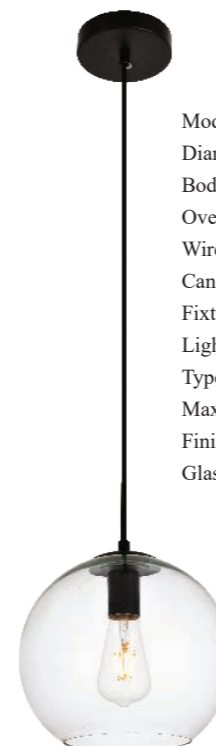

Model: LDPD2113
Diameter: 9.5"
Body Height: 9.5"
Overall Height: 17" to 70"(Adjustable)
Wire: 60"
Canopy Size: D4.7"*H1"
Fixture Weight (LBS): 2.6
Light: 1
Type of bulb: Medium base (E26)
Max Wattage: 40W (each bulb)
Finish: Black
Glass Finish: Clear