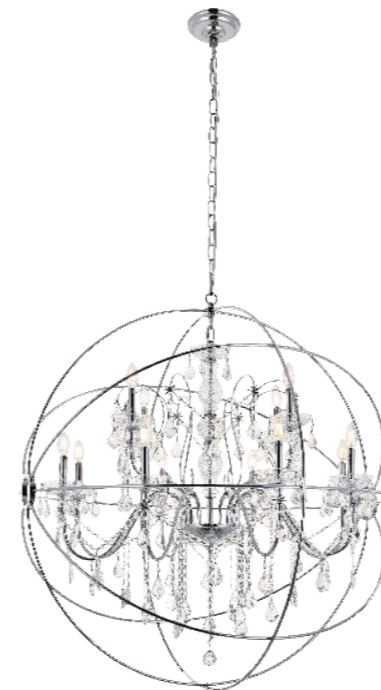

Model: LD5055D12BRB
 Finish: Brass and Black

Model: LD5055D12C
 Finish: Chrome

Model: LD8801D43C
 Diameter: 43.5"
 Body Height: 46"
 Overall Height: 53" to 106"(Adjustable)
 Chain/Wire: 59"/79"
 Canopy Size: D5.3"*H1.2"
 Fixture Weight (LBS): 36.7
 Lights: 12
 Type of Bulb: Candelabra(E12)
 Max Wattage: 40W (each bulb)
 Finish: Chrome
 Glass Color: Clear