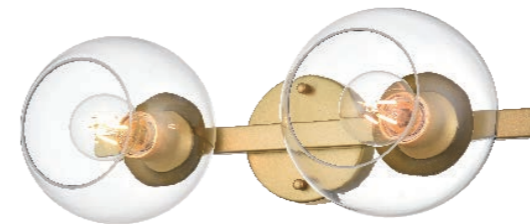

Model: LD7303W14CH
 Width: 14.2"
 Body Height: 5.9"
 Extension: 6.9"
 Wire: 8"
 Back Plate size: L14.2"*W5.9"*E1"
 Fixture Weight (LBS): 3.2
 Lights: 2
 Type of Bulb: Candelabra(E12)
 Max Wattage: 40W (each bulb)
 Finish: Chrome
 Glass Finish: White