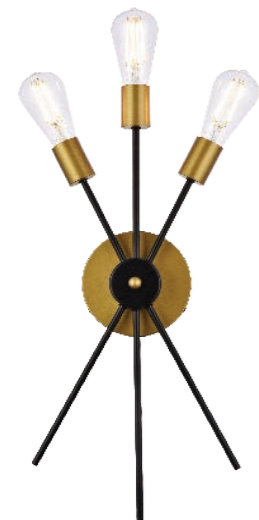

Model: LD640W10BRK
Length: 11"
Width: 2.75"
Body Height: 23"
Wire: 8"
Back Plate size: D6"*H1"
Fixture Weight (LBS): 1.8
Lights: 3
Type of bulb: Medium base (E26)
Max Wattage: 40W (each bulb)
Finish: Black and Brass

Model: LD640W10BR
Finish: Brass

Model: LD640W10BK
Finish: Black