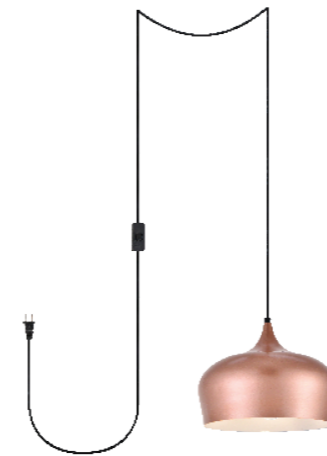

Model: LDPG2003HG
Finish: Honey Gold
Cord Color: Black