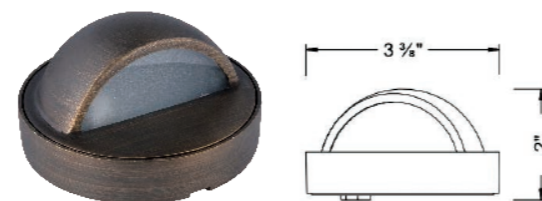

Landscape Lights

C104

OUTDOOR LANDSCAPE LIGHTING
BRASS SURFACE

Product Description

surface mount for attaching light fixture to hard surfaces: hardware varies by application which are not applicable for spike, example: brick, concrete, etc.)Compatible with Spotlights, Path & Area Lights.

Specifications:

N/A

Finishes: Antique Brass

Installation:

Screw the lamp body into the base. Determine desired location for surface mounting. At desired Location, the base is fixed on the right position accurate with screws.

Dimensions:2-3/4 "

D011

OUTDOOR LANDSCAPE LIGHTING
DESK LIGHT

Product Description

Die Casting brass standard deck light.

Specifications:

Material: Die Casting brass
Lead wire: 3' SPT-1W 18A
Glass or Lens: Frosted Glass
light source (not included): G4 Bulb
Maximum Lamp Rating: 20W

Finishes: Antique Brass

Installation:

Hold the cover and screw out. Position the body on final mounting location and mark hole locations for mounting screws. Drill pilot holes for mounting screws(by others). Install back plate on final location and secure tightly with two mounting screws(by others). Install G4 lamp on the socket and screw the cover on the body. Make wire connections using approved wiring connection method (not supplied).

Dimensions:3-3/8 "

Landscape Lights

P800

OUTDOOR LANDSCAPE LIGHTING
PATH LIGHT

Product Description

9" shade spinning brass path light with 3' lead wire, using G4 lamp (not included) halogen.

Specifications:

Material: Spinning Brass
Lead wire: 3' SPT-1W 18A
Glass or Lens: Clear Glass
light source (not included): G4 Bulb
Maximum Lamp Rating: 20W

Finishes: Antique Brass

Installation: