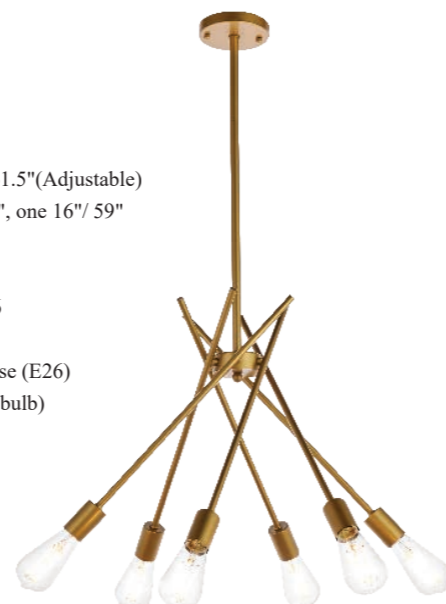

Model: LD7052D35BK
 Finish: Black

Model: LD640D23BRK
 Finish: Brass and Black

Model: LD640D23BK
 Finish: Black

Model: LD640D23BR
 Diameter: 23"
 Body Height: 16"
 Overall Height: 21.5" to 61.5"(Adjustable)
 Rod/Wire: one 6", two 12", one 16"/ 59"
 Canopy Size: D4.7"*H1"
 Shape: Circular
 Fixture Weight (LBS): 4.6
 Lights: 6
 Type of Bulb: Medium base (E26)
 Max Wattage: 40W (each bulb)
 Finish: Brass