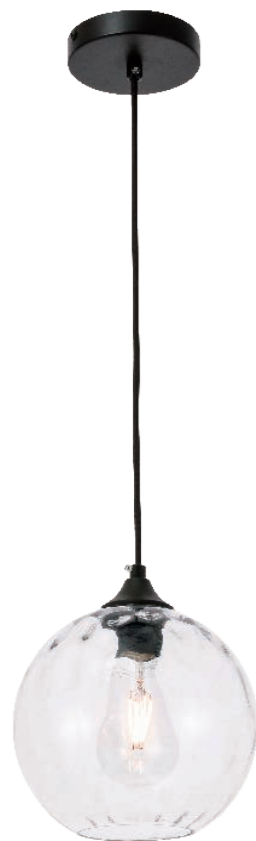

Emett & Gabe Collection

Cashel & Lyle Collection

Model: LD2281
Diameter: 7.9"
Body Height: 8.8"
Overall Height: 14.8" to 68.8"(Adjustable)
Wire: 60"
Canopy Size: D4.7"*H1"
Fixture Weight (LBS): 1.98
Light: 1
Type of bulb: Medium base (E26)
Max Wattage: 40W (each bulb)
Finish: Black
Glass Finish: Clear

Model: LD2281BR
Finish: Brass
Glass Finish: Clear

Model: LD2281C
Finish: Chrome
Glass Finish: Clear