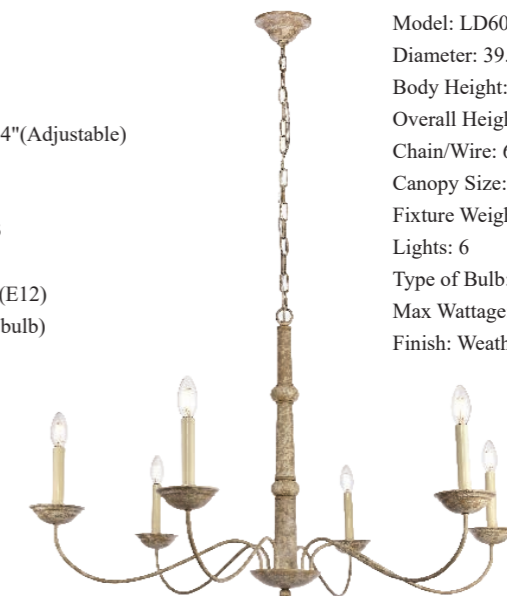

Model: LD6007D40WD
Diameter: 39.8"
Body Height: 24"
Overall Height: 33.5" to 86.4"(Adjustable)
Chain/Wire: 60"/78.7"
Canopy Size: D5.1"*H2"
Fixture Weight (LBS): 6.5
Lights: 6
Type of Bulb: Candelabra(E12)
Max Wattage: 40W (each bulb)
Finish: Weathered Dove