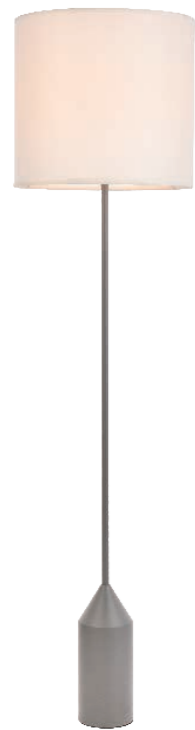

▶ Model: LD2453FLBR
Diameter: 15"
Body Height: 59.5"
Shade Dimension:Top(15"),Bottom(15"),
Height(13.8")
Light: 1
Type of bulb: Medium base (E26)
Max Wattage: 40W (each bulb)
Fixture Weight (LBS): 15
Material: Metal & Fabric
Cord Length (inch): 120"
Shade Color:White
Cord Color: Black
Finish: Brass
Switch Type:Foot switch