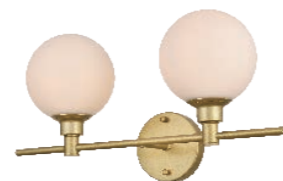

Model: LD7317W19BRA
Finish: Brass
Glass Finish: White