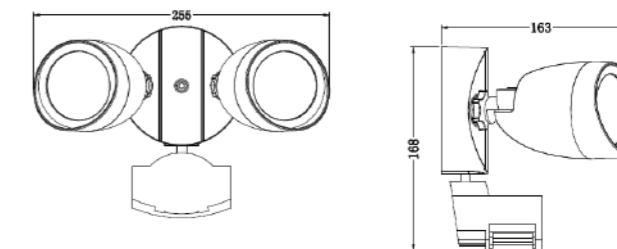

LED Security Lights

MSL1004

CRI 80 5000K 1400Lumens
LED Security Light

The high performance LED Security Light architectural form and versatility to make it an excellent choice for new construction or retrofit applications.

Performance

- LED Canopy is designed to provide 50,000 hours of life
- UL compliant, for use in Wet locations

Construction

- Die -cast aluminum housing with durable paint finish
- Plastic optical lens is protected by gasket lined tempered PC cover

Installation

- LED Security Light wall mount
- Size: L10.04"(255mm)*H6.61"(168mm)
  *W6.89"(175mm)

Item NO:	MSL1004
Description	LED Security Lights, 5000K, CRI80, LM1400, 20W,Dimmable
Category	Security Light
Average Life (Hours)	50000
Beam Angle	270°
Bulb Base Finish	NO
Bulb Base Type	LED
Bulb Shape	Round
Certification (UL/ETL/FCC)	UL
Color Temperature	5000K
CRI	80
Current	200mA
Dimmable	Yes
DLC (Yes/No)	NO
Dry/Wet/Damp	Wet
Energy Star	NO
Estimated Yearly Energy Cost	2.89
Finish	Black
Housing Material	Aluminum
Input Voltage	120V-277V
Type Of Bulb	LED
Lamp Type	Security
Led Type	LG 3030
Lens	PC
Life Based On 3Hrs/Day (Years)	45.66
Lumen/Watt	70
Lumens	1400
Pack Quantity	1
Power Factor	0.9
Product Extension (Inch)	N/A
Product Height (Inch)	6.61
Product Length (Inch)	10.04
Product Weight Per Unit (Lbs)	2.43
Product Width (Inch)	6.89
Warranty (Year)	5
Watt Equivalent	75
Watts	20