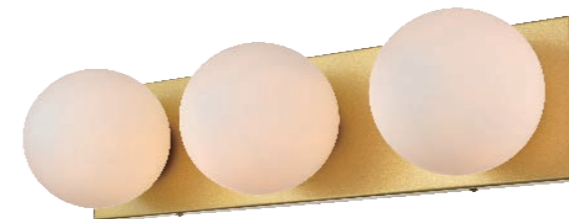

Model: LD7303W22BRA
Width: 22.4"
Body Height: 5.9"
Extension: 6.9"
Wire: 8"
Back Plate size: L22.4"*W5.9"*E1"
Fixture Weight (LBS): 4.9
Lights: 3
Type of Bulb: Candelabra(E12)
Max Wattage: 40W (each bulb)
Finish: Brass
Glass Finish: White