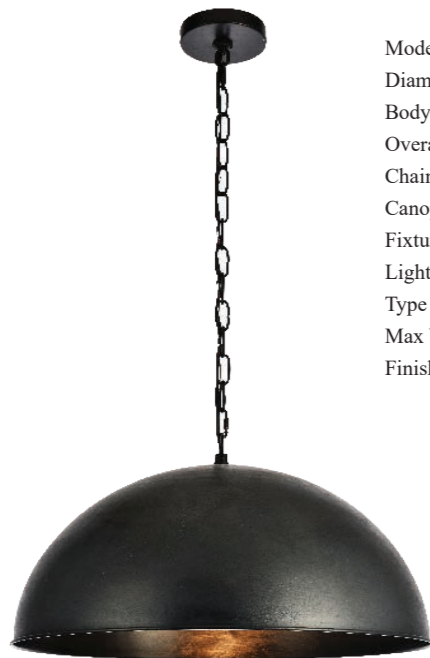

Model: LD6013D20BK
Diameter: 20"
Body Height: 12.75"
Overall Height: 20.9" to 74.1"(Adjustable)
Chain/Wire: 60"/78.7"
Canopy Size: D4.7"*H1"
Fixture Weight (LBS): 6
Light: 1
Type of bulb: Medium base (E26)
Max Wattage: 40W (each bulb)
Finish: Vintage Black