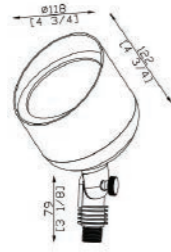

Landscape Lights