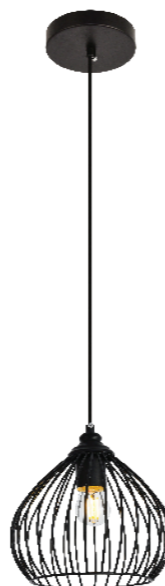

Model: LDPD2032
 Diameter: 13.5"
 Body Height: 11"
 Overall Height: 17" to 70"(Adjustable)
 Wire: 59"
 Canopy Size: D4.7"*H1"
 Fixture Weight (LBS): 2.7
 Light: 1
 Type of bulb: Medium base (E26)
 Max Wattage: 40W (each bulb)
 Finish: Black