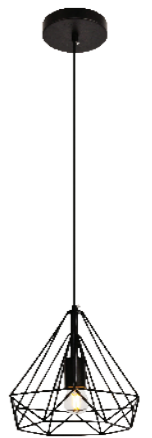

Model: LDPD2090
 Diameter: 9.5"
 Body Height: 9.5"
 Overall Height: 17" to 70"(Adjustable)
 Wire: 60"
 Canopy Size: D4.7"*H1"
 Fixture Weight (LBS): 1.7
 Light: 1
 Type of bulb: Medium base (E26)
 Max Wattage: 40W (each bulb)
 Finish: Copper