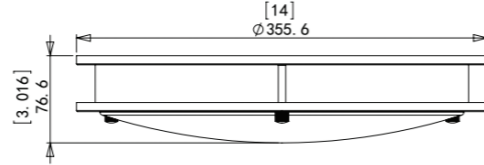

LED Ceiling Lights