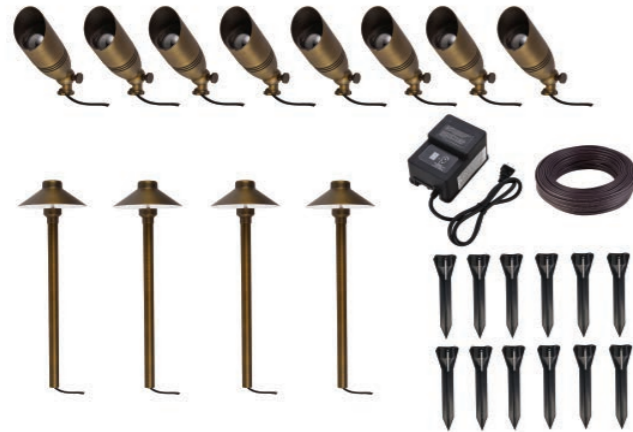

Model: KIT40804
Landscape Set
8Spot 4Path 12Spike 1Tran & Wire
Spot light D:2 1/4" H:4 7/8"
Path light D:6" H:18 1/8"
LOW VOLTAGE LANDSCAPE TRANSFORMER 120W,
INPUT: 120V,1.2A OUTPUT: 12V AC
A roll of 100ft SPT2-16 wire
Finish: Antique Brass