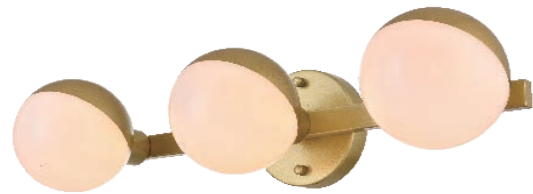

Model: LD7305W21BRA
Width: 20.7"
Body Height: 4.8"
Extension: 7.5"
Wire: 8"
Back Plate size: D4.7"*E1"
Fixture Weight (LBS): 2.4
Lights: 3
Type of Bulb: Candelabra(E12)
Max Wattage: 40W (each bulb)
Finish: Brass
Acrylic Finish: White

Model: LD7305W21CH
Finish: Chrome
Acrylic Finish: White

Model: LD7305W21BLK
Finish: Black
Acrylic Finish: White