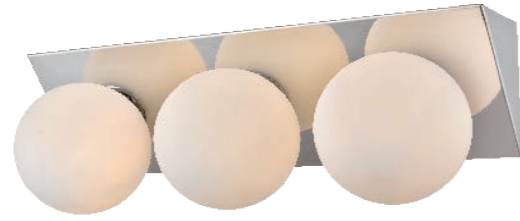

Ezra & Sean Collection

Model: LD7304W22CH
 Width: 21.5"
 Body Height: 7.6"
 Extension: 7.5"
 Wire: 8"
 Back Plate size: L21.5"*W5.5"*E4.1"
 Fixture Weight (LBS): 6.3
 Lights: 3
 Type of Bulb: Candelabra(E12)
 Max Wattage: 40W (each bulb)
 Finish: Chrome
 Glass Finish: White