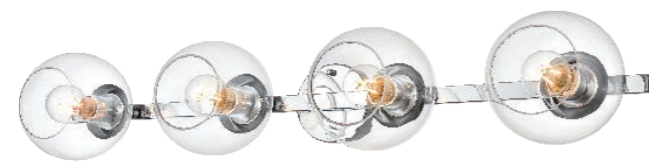

Model: LD7320W37CH
Width: 36.6"
Body Height: 6.7"
Extension: 7.8"
Wire: 8"
Back Plate size: W4.7"*E1"
Fixture Weight (LBS): 4
Lights: 4
Type of bulb: Medium base (E26)
Max Wattage: 40W (each bulb)
Finish: Chrome
Glass Finish: Clear