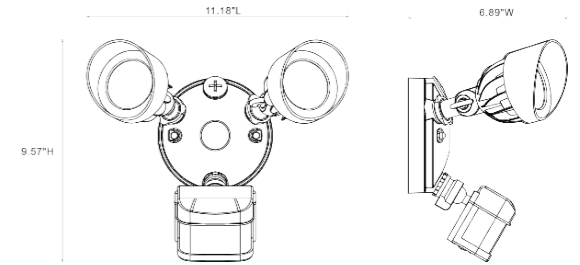

LED Security Lights