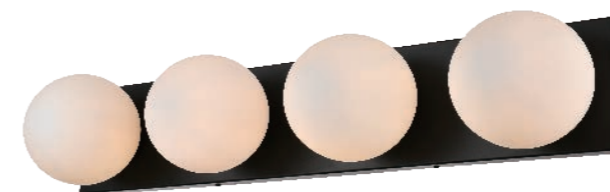

Model: LD7303W31BLK
Width: 30.7"
Body Height: 5.9"
Extension: 6.9"
Wire: 8"
Back Plate size: L30.7"*W5.9"*E1"
Fixture Weight (LBS): 6.4
Lights: 4
Type of Bulb: Candelabra(E12)
Max Wattage: 40W (each bulb)
Finish: Black
Glass Finish: White

Model: LD7303W31CH
Finish: Chrome
Glass Finish: White

Model: LD7303W31BRA
Finish: Brass
Glass Finish: White