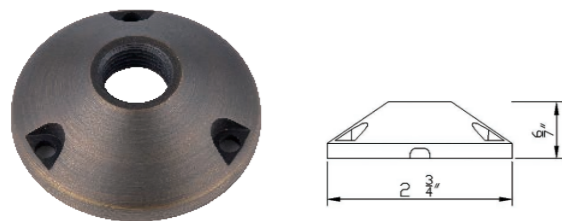

Landscape Lights

C104

OUTDOOR LANDSCAPE LIGHTING
BRASS SURFACE

Product Description

surface mount for attaching light fixture to hard surfaces: hardware varies by application which are not applicable for spike, example: brick, concrete, etc.)Compatible with Spotlights, Path & Area Lights.

Specifications:

N/A

Finishes: Antique Brass

Installation:

Screw the lamp body into the base. Determine desired location for surface mounting. At desired Location, the base is fixed on the right position accurate with screws.

Dimensions:2-3/4 "