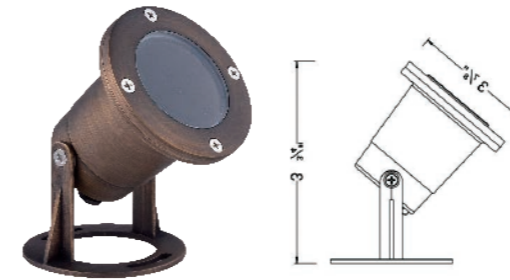

Landscape Lights

U001

OUTDOOR LANDSCAPE LIGHTING
UNDERWATER LIGHT

Product Description

Outdoor lighting underwater light that uses an MR16 lamp (not included). Clear flat glass for maximum light output, Silicone plug where lead wire exits fixture.

Specifications:

Material: Die Casting brass
Lead wire: 25' SJTOW 2*16A(1.3MM2)
Glass or Lens: Clear Glass
light source (not included): MR16/GU5.3 LED Lamp
Maximum Lamp Rating: 35W

Finishes: Antique Brass

Installation:

End of underwater cable must be potted to prevent moisture from entering cable and consequently entering luminaire. Connector or splicing of cable must be made above water line and at least 4' from water edge. This luminaire comes equipped with 25' of waterproof cable to facilitate installation away from water. Strip two leads from luminaire pigtail. Using two safety connectors (provided) connect leads from luminaire to main supply cable leads.

Dimensions:D3.875" X H3.75"