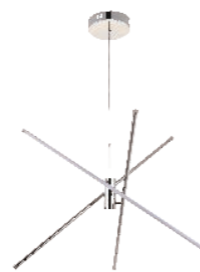

Model: LD9001D42PN
Finish: Polished Nickel