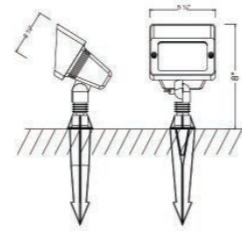

Installation:

Hammer the spike into ground. Clear away area in ground at wire way slot in top of spike. Lay 12V cable into wire way slot and screw luminaire into spike. Loose the Hood and Pull the Hood out. Screw the top body and install the PAR36 lamp into the crimp. And then install the top body and hood. Loose the thumb screws to get desired angle, then tightening the thumb screw.

Dimensions:D4 3/4" X H7 7/8"

C048

OUTDOOR LANDSCAPE LIGHTING
FLOOD LIGHT

Product Description

Die Casting brass floodlight includes spike and 3' of wire.

Specifications:

Material: Die Casting Brass
Lead wire: 3' SPT-1W 18A
Glass or Lens: Clear Glass
Light source (not included): G4 / MR16
Maximum Lamp Rating: 35W

Finishes: Antique Brass

Installation:

Hammer the spike into ground. Clear away area in ground at wire way slot in top of spike. Lay 12V cable into wire way slot and screw luminaire into spike. Loose the Hood screw and Pull the Hood out. Install the G4 bulb into the socket. And then install the hood back to the body. Loose the knob to get desired angle, then tighten the knob.

Dimensions:W5.25" X H8"