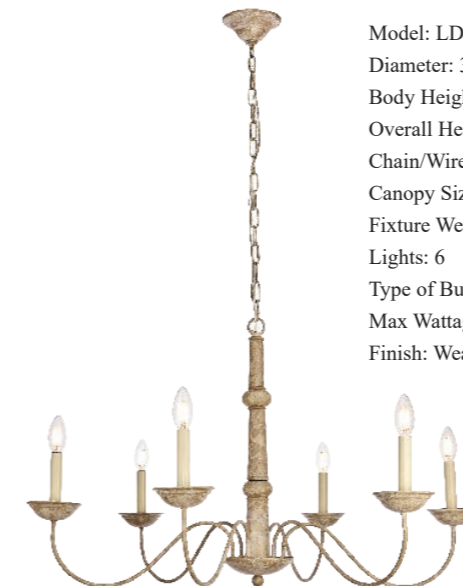

Model: LD6007D35WD
Diameter: 35"
Body Height: 21.6"
Overall Height: 30.9" to 84"(Adjustable)
Chain/Wire: 60"/78.7"
Canopy Size: D5.1"*H2"
Fixture Weight (LBS): 6.3
Lights: 6
Type of Bulb: Candelabra(E12)
Max Wattage: 40W (each bulb)
Finish: Weathered Dove