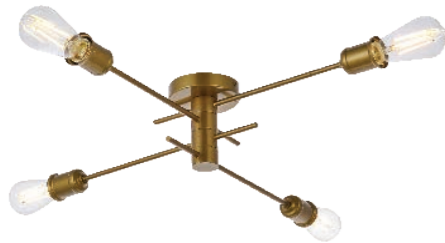

Model: LD2348BR
 Finish: Brass
 EL003300

Model: LD2348C
 Finish: Chrome
 EL003300

Model: LD7050F26BR
 Diameter: 26"
 Body Height: 6.2"
 Wire: 6"
 Back Plate size: D4.7"*E1"
 Fixture Weight (LBS): 2.6
 Lights: 4
 Type of bulb: Medium base (E26)
 Max Wattage: 40W (each bulb)
 Finish: Brass