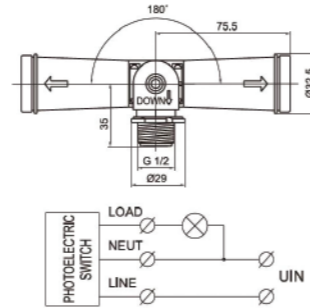

PHOTOCELL01

Circumrotatory 360,Vertically 180 adjustable

Specifications And Characteristics:

- .ANSI C136.24 & UL 773A Standard
- .UL Listed. Reference No.:E230352
- .Rated Voltage:120VAC 220VAC
- .Turn- ON Light Level:10-16Lux
- .Turn- Off Light Level:<65 Lux
- .Action time:30-180 sec
- .Operating Temperature:-40C° to +70C°
- .Energy Consumption: Less than 1 Watt (120V <0.7W)
- .Electrical Life:>5000 cycles
- .Sensor Type :CDS
- .Housing: UV stabilized impact resistant polycarbonate(PC)
- .Failure Mode:Fail ON
- .Lead:18AWG X 16CM (UL1015,105C°/600V)

.Load Rated:

50/60Hz

Code	Voltage	Tungsten (W)	Ballast (VA)
115H1	120V	1000	1100
115H2	220V	2000	1100