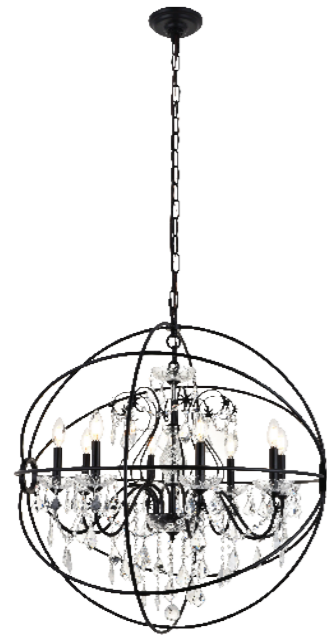

Cordelia & Waltz Collection

Model: LD8801D32BK
Diameter: 32"
Body Height: 34.5"
Overall Height: 41.5" to 94.5"(Adjustable)
Chain/Wire: 59"/79"
Canopy Size: D5.3"*H1.2"
Fixture Weight (LBS): 22.4
Lights: 8
Type of Bulb: Candelabra(E12)
Max Wattage: 40W (each bulb)
Finish: Black
Glass Color: Clear