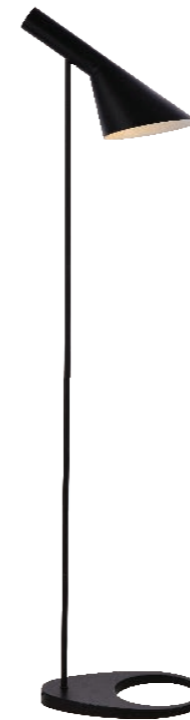

Cason & Eclipse Collection

Model: LD2365BK
Length: 13.7"
Width: 7.7"
Body Height: 49"
Light: 1
Type of bulb: Medium base (E26)
Max Wattage: 40W (each bulb)
Fixture Weight (LBS): 6
Material: Metal
Cord Length (inch): 120"
Cord Color: Clear
Finish: Black

Model: LD2365BR
Finish: Brass

Model: LD2365RED
Finish: Red