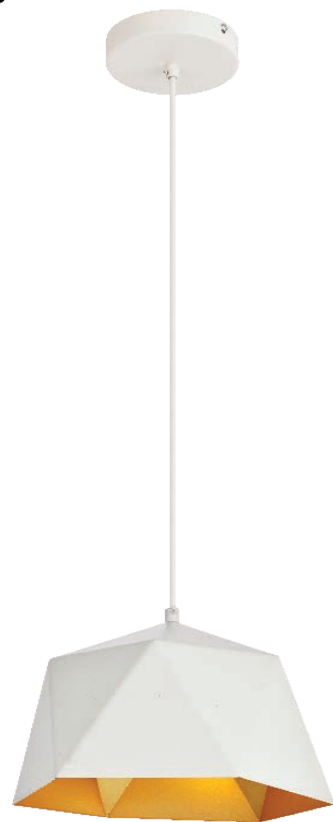

Hang Collection

Miro Collection

Model: LDPD2078
Diameter: 10.2"
Body Height: 6.7"
Overall Height: 14" to 67"(Adjustable)
Wire: 60"
Canopy Size: D4.7"*H1"
Fixture Weight (LBS): 2.2
Light: 1
Type of bulb: Medium base (E26)
Max Wattage: 40W (each bulb)
Finish: White + Golden inside

Model: LDPD2079
Finish: Black + Golden inside