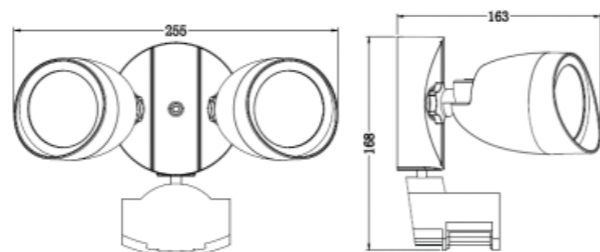

LED Security Lights