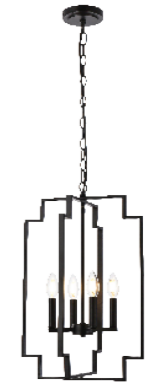

Model: LD7059D17C
 Finish: Chrome

Model: LD7066D14BR
 Length: 14"
 Width: 13"
 Body Height: 22.3"
 Overall Height: 25" to 85"(Adjustable)
 Chain/Wire: 59"/79"
 Canopy Size: D4.7"*H1"
 Fixture Weight (LBS): 4.8
 Lights: 4
 Type of Bulb: Candelabra(E12)
 Max Wattage: 40W (each bulb)
 Finish: Brass