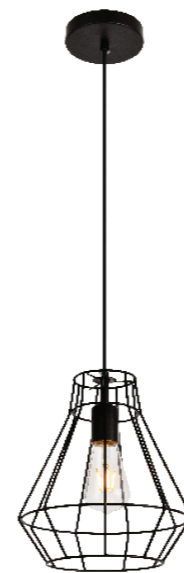

Model: LDPD2087
Diameter: 9"
Body Height: 12"
Overall Height: 19" to 72"(Adjustable)
Wire: 60"
Canopy Size: D4.7"*H1"
Fixture Weight (LBS): 1.7
Light: 1
Type of bulb: Medium base (E26)
Max Wattage: 40W (each bulb)
Finish: Black