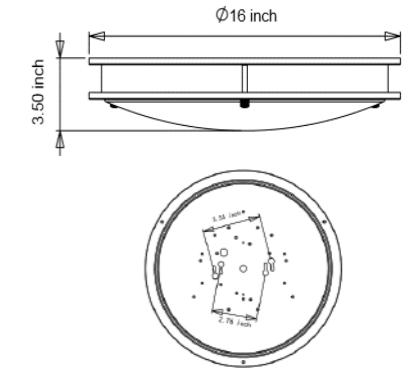

LED Ceiling Lights

PRODUCT DESCRIPTION

complete line of residential lighting from ceiling mount, wall sconce, vanity bar to outdoor wall lighting are ideal solution for the replacement of incandescent fixtures.

Performance

- LED Canopy is designed to provide 50,000 hours of life
- Energy-saving & Super bright, saving 87% energy compared
- UL compliant, for use in DAMP locations

Construction

- Die-formed cold -rolled steel with satin nickl finished
- High transmission white acrylic lens

Installation

- LED Ceiling fixture surface mount
- Size:Φ16"(410mm)*H3.5"(89mm)

Item NO:	CF3201	CF3203
Description	LED Ceiling Lights, 3000K, CRI>80, LM1750, 25W,Dimmable	LED Ceiling Lights, 5000K, CRI>80, LM1750, 25W,Dimmable
Category	Ceiling Fixture	Ceiling Fixture
Average Life (Hours)	50000	50000
Beam Angle	120°	120°
Bulb Base Finish	NO	NO
Bulb Base Type	LED	LED
Bulb Shape	NO	NO
Certification (UL/ETL/FCC)	ETL/CETL	ETL/CETL
Color Temperature	3000K	5000K
CRI	>80	>80
Current	232mA	232mA
Dimmable	Yes	Yes
DLC (Yes/No)	NO	NO
Dry/Wet/Damp	Damp	Damp
Energy Star	Yes	Yes
Estimated Yearly Energy Cost	2.95	2.95
Finish	Brushed Nickel	Brushed Nickel
Housing Material	Iron	Iron
Input Voltage	120V	120V
Type Of Bulb	LED	LED
Lamp Type	LED	LED
Led Type	Sanan	Sanan
Lens	Acrylic	Acrylic
Life Based On 3Hrs/Day (Years)	45.66	45.66
Lumen/Watt	70	70
Lumens	1750	1750
Pack Quantity	1	1
Power Factor	0.9	0.9
Product Extension (Inch)	N/A	N/A
Product Height (Inch)	3.5	3.5
Product Length (Inch)	N/A	N/A
Product Weight Per Unit (Lbs)	2.8	2.8
Product Width (Inch)	16	16
Warranty (Year)	5	5
Watt Equivalent	80	80
Watts	25	25