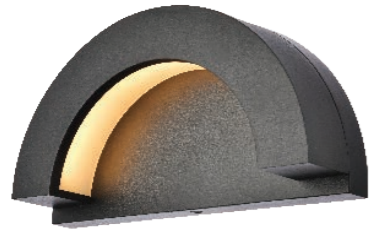

LED Wall Sconce Collection

Model: LDOD4032BK
Width: 9.75"
Body Height: 5.25"
Extension: 2.8"
Wire: 8"
Back Plate Size: W5.25"*L9.75"*E0.79"
Fixture Weight (LBS): 1.65
Light Source: integrated led, 0.2 watts maximum
Color Temperature: 3000K
Lumens: 100
Finish: Black

Model: LDOD4032S
Finish: Silver