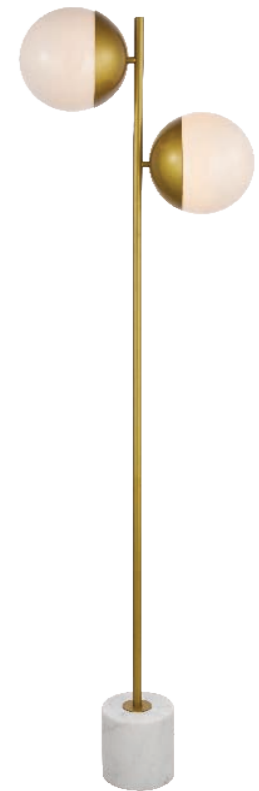

Model: LD2365BR
 Finish: Brass

Model: LD2365RED
 Finish: Red

Model: LD2365WH
 Finish: White

Model: LD6189BK
 Diameter: 24"
 Body Height: 66"
 Shade Dimension: Top(22"), Bottom(22"), Height(10")
 Light: 1
 Type of bulb: Medium base (E26)
 Max Wattage: 40W (each bulb)
 Fixture Weight (LBS): 5.1
 Material: Metal & Fabric
 Cord Length (inch): 72"
 Cord Color: Clear
 Finish: Black