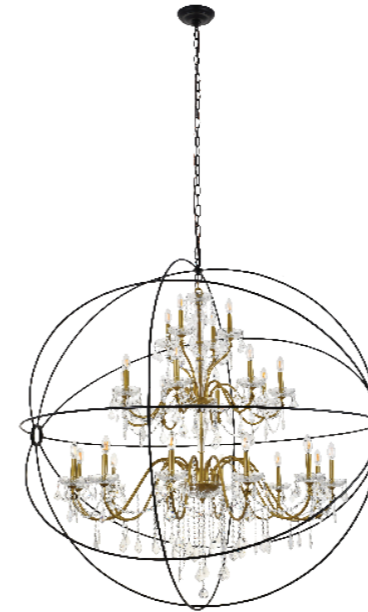

Model: LD8801D60GB
Diameter: 59"
Body Height: 63"
Overall Height: 70.5" to 12.5"(Adjustable)
Chain/Wire: 59"/79"
Canopy Size: D6"*H1.6"
Fixture Weight (LBS): 58.5
Lights: 24
Type of Bulb: Candelabra(E12)
Max Wattage: 40W (each bulb)
Finish: Gold & Black
Glass Color: Clear