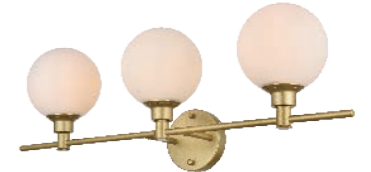

Model: LD7317W28BRA
Finish: Brass
Glass Finish: White