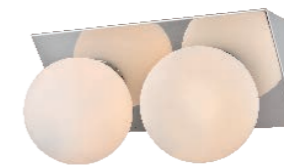

Model: LD7304W14CH
Finish: Chrome
Glass Finish: White