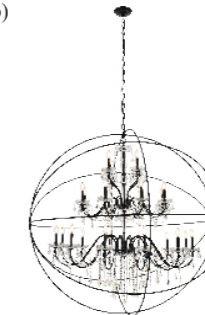

Model: LD8801D60GB
Diameter: 59"
Body Height: 63"
Overall Height: 70.5" to 12.5"(Adjustable)
Chain/Wire: 59"/79"
Canopy Size: D6"*H1.6"
Fixture Weight (LBS): 58.5
Lights: 24
Type of Bulb: Candelabra(E12)
Max Wattage: 40W (each bulb)
Finish: Gold & Black
Glass Color: Clear

Model: LD8801D60BK
Finish: Black