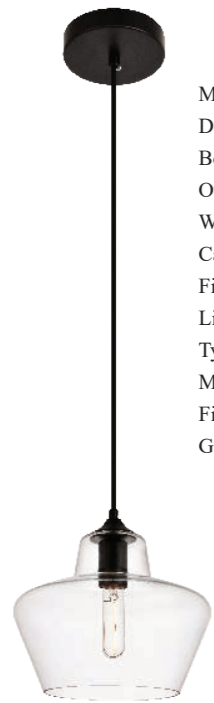

Model: LDPD2118
Diameter: 10"
Body Height: 9"
Overall Height: 17" to 69"(Adjustable)
Wire: 60"
Canopy Size: D4.7"*H1"
Fixture Weight (LBS): 2.5
Light: 1
Type of bulb: Medium base (E26)
Max Wattage: 40W (each bulb)
Finish: Black
Glass Finish: Clear