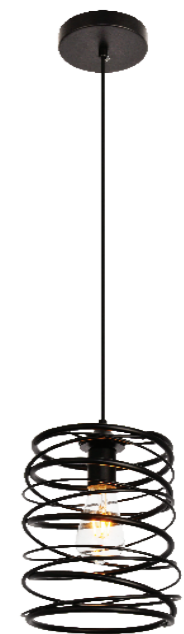

Model: LDPD2086
Diameter: 8"
Body Height: 12"
Overall Height: 19" to 72"(Adjustable)
Wire: 60"
Canopy Size: D4.7"*H1"
Fixture Weight (LBS): 2.7
Light: 1
Type of bulb: Medium base (E26)
Max Wattage: 40W (each bulb)
Finish: Black