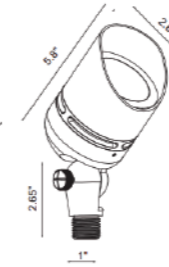

Landscape Lights

C202

OUTDOOR LANDSCAPE LIGHTING
SPOT LIGHT

Product Description

Die Casting brass spotlight includes spike and 3' of wire.

Specifications:

Material: Die Casting brass
Lead wire: 3' SPT1W-18
Glass or Lens: Clear lens
light source(included): 3 LEDs
Maximum Lamp Rating: 8W

Finishes: Antique Brass

Installation:

Hammer the spike into ground. Clear away the wires in the ground. Lay 12V cable into wire way slot and screw luminaire into spike,. Loose the thumb screws to get desired angle, then tighten the thumb screw.

Dimensions:D2.6" 5.8"

LABELS: ETL MARK