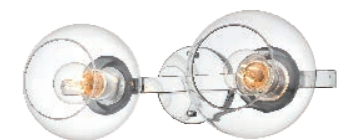

Model: LD7320W17CH
Finish: Chrome
Glass Finish: Clear