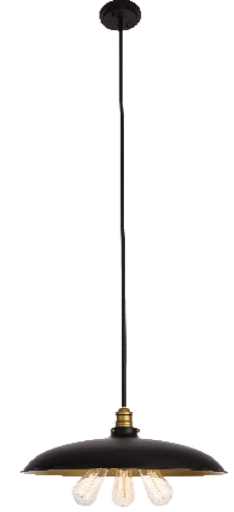

Model: LD6009D17BK
Diameter: 17"
Body Height: 13.75"
Overall Height: 23.1" to 76.2"(Adjustable)
Chain/Wire: 60"/78.7"
Canopy Size: D5.1"*H2"
Fixture Weight (LBS): 3.5
Lights: 4
Type of Bulb: Candelabra(E12)
Max Wattage: 40W (each bulb)
Finish: Black