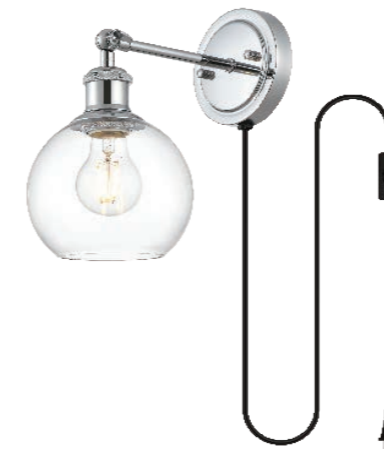

Model: LD7323W6CH
 Finish: Chrome

Model: LD7323W6BRA
 Finish: Brass

Model: LD7332W6BLK
 Width: 5.9"
 Body Height: 9"
 Extension: 11.8"
 Overall Wire: 72.8"
 Back Plate size: W4.7"*E1"
 Fixture Weight (LBS): 1.5
 Light: 1
 Type of bulb: Medium base (E26)
 Max Wattage: 40W (each bulb)
 Finish: Black
 Glass Finish: Clear

Model: LD7332W6CH
 Finish: Chrome
 Glass Finish: Clear

Model: LD7332W6BRA
 Finish: Brass
 Glass Finish: Clear

Model: LD7324W7CH
 Width: 6.9"
 Body Height: 9.4"
 Extension: 10.5"
 Wire: 8"
 Back Plate size: W4.7"*E1"
 Fixture Weight (LBS): 1.2
 Light: 1
 Type of bulb: Medium base (E26)
 Max Wattage: 40W (each bulb)
 Finish: Chrome

Model: LD7324W7BLK
 Finish: Black

Model: LD7324W7BRA
 Finish: Brass

Model: LD7330W6CH
 Width: 5.9"
 Body Height: 10.5"
 Extension: 10"
 Overall Wire: 72.8"
 Back Plate size: W4.7"*E1"
 Fixture Weight (LBS): 1.4
 Light: 1
 Type of bulb: Medium base (E26)
 Max Wattage: 40W (each bulb)
 Finish: Chrome
 Glass Finish: Clear

Model: LD7330W6BLK
 Finish: Black
 Glass Finish: Clear

Model: LD7330W6BRA
 Finish: Brass
 Glass Finish: Clear

Model: LD7326W7BRA
 Width: 6.9"
 Body Height: 8"
 Extension: 12.3"
 Wire: 8"
 Back Plate size: W4.7"*E1"
 Fixture Weight (LBS): 1.3
 Light: 1
 Type of bulb: Medium base (E26)
 Max Wattage: 40W (each bulb)
 Finish: Brass