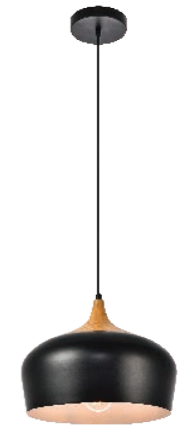

Model: LDPD2005
Finish: Black + Wood