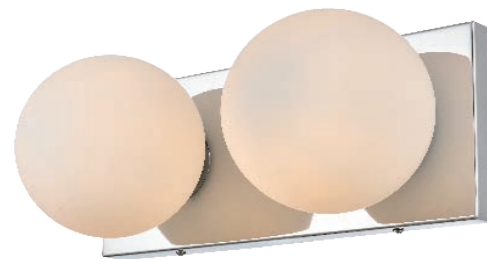

Model: LD7304W14BRA
 Width: 14.2"
 Body Height: 7.6"
 Extension: 7.5"
 Wire: 8"
 Back Plate size: L14.2"*W5.5"*E4.1"
 Fixture Weight (LBS): 4.2
 Lights: 2
 Type of Bulb: Candelabra(E12)
 Max Wattage: 40W (each bulb)
 Finish: Brass
 Glass Finish: White

Model: LD7303W14CH
 Width: 14.2"
 Body Height: 5.9"
 Extension: 6.9"
 Wire: 8"
 Back Plate size: L14.2"*W5.9"*E1"
 Fixture Weight (LBS): 3.2
 Lights: 2
 Type of Bulb: Candelabra(E12)
 Max Wattage: 40W (each bulb)
 Finish: Chrome
 Glass Finish: White