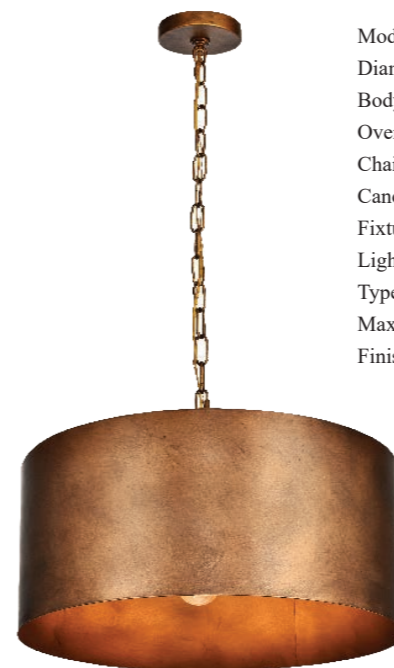

Model: LD6015D20BR
Diameter: 20"
Body Height: 11.75"
Overall Height: 20.2" to 73.2"(Adjustable)
Chain/Wire: 60"/78.7"
Canopy Size: D4.7"*H1"
Fixture Weight (LBS): 9
Light: 1
Type of bulb: Medium base (E26)
Max Wattage: 40W (each bulb)
Finish: Manual Brass