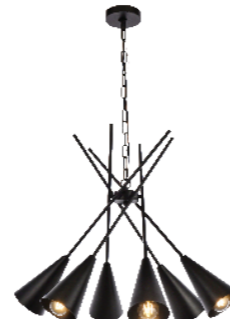

Model: LD651D32BK
Finish: Black