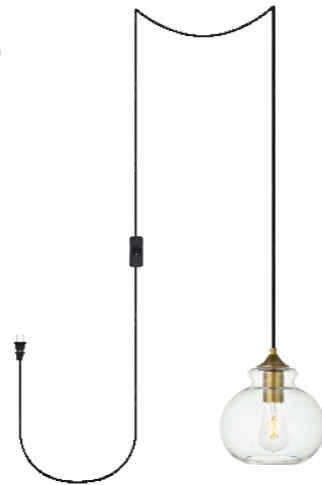

Model: LDPG2245BK
Diameter: 7.9"
Body Height: 8.9"
Overall Height: 15" to 68"(Adjustable)
Fixture Weight (LBS): 3.4
Light: 1
Type of bulb: Medium base (E26)
Max Wattage: 40W (each bulb)
Finish: Black
Cord Length (inch): 181"
Cord Color: Black
Glass Finish: Clear

Model: LDPG2245BR
Finish: Brass
Cord Color: Black
Glass Finish: Clear