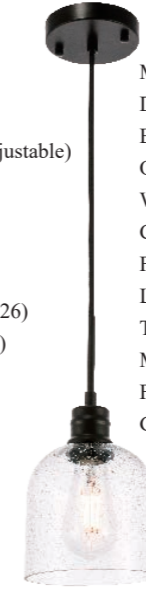

Model: LD6213BK
Diameter: 10"
Body Height: 12.4"
Overall Height: 19" to 72"(Adjustable)
Wire: 59"
Canopy Size: D4.8"*H1"
Fixture Weight (LBS): 4
Light: 1
Type of bulb: Medium base (E26)
Max Wattage: 40W (each bulb)
Finish: Black
Glass Finish: Clear Seeded