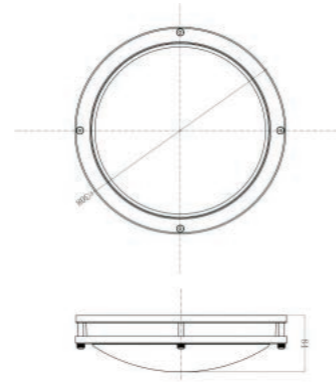

LED Ceiling Lights