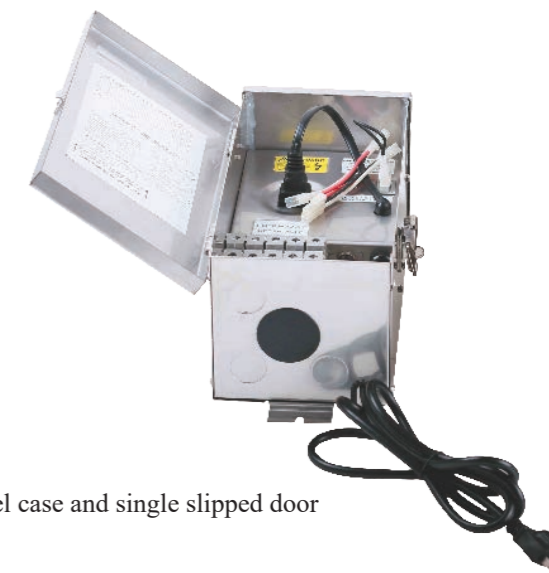

DIMENSIONS: L6.3" *W3.8" *H4.33"APPORX

LABELS:N/A

Landscape Lights

TF150WST TRANSFORMER

PRODUCT DESCRIPTION

Low Voltage Landscape Lighting Transformer with stainless steel case and single slipped door

SPECIFICATIONS: