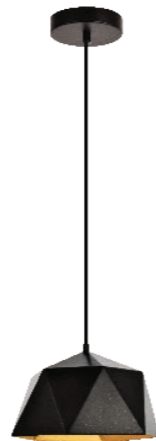

Model: LDPD2079
Finish: Black + Golden inside