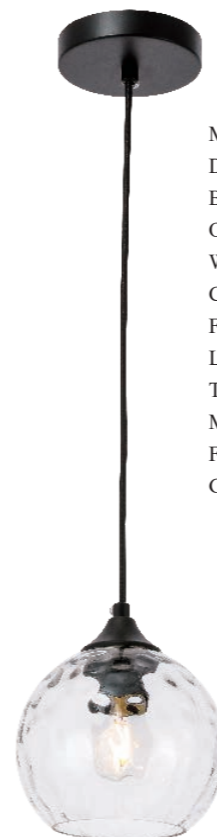

Model: LD2282BR
 Finish: Brass
 Glass Finish: Clear

Model: LD2282C
 Finish: Chrome
 Glass Finish: Clear

Emett & Gabe Collection

Cashel & Lyle Collection

Model: LD2281
 Diameter: 7.9"
 Body Height: 8.8"
 Overall Height: 14.8" to 68.8"(Adjustable)
 Wire: 60"
 Canopy Size: D4.7"*H1"
 Fixture Weight (LBS): 1.98
 Light: 1
 Type of bulb: Medium base (E26)
 Max Wattage: 40W (each bulb)
 Finish: Black
 Glass Finish: Clear

Model: LD2281BR
 Finish: Brass
 Glass Finish: Clear

Model: LD2281C
 Finish: Chrome
 Glass Finish: Clear

Model: LD2280
 Diameter: 5.9"
 Body Height: 6.6"
 Overall Height: 12.6" to 66.6"(Adjustable)
 Wire: 60"
 Canopy Size: D4.7"*H1"
 Fixture Weight (LBS): 1.76
 Light: 1
 Type of bulb: Medium base (E26)
 Max Wattage: 40W (each bulb)
 Finish: Black
 Glass Finish: Clear