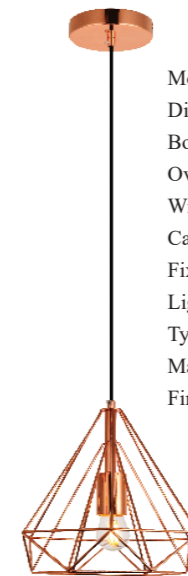

Model: LDPD2090
 Diameter: 9.5"
 Body Height: 9.5"
 Overall Height: 17" to 70"(Adjustable)
 Wire: 60"
 Canopy Size: D4.7"*H1"
 Fixture Weight (LBS): 1.7
 Light: 1
 Type of bulb: Medium base (E26)
 Max Wattage: 40W (each bulb)
 Finish: Copper