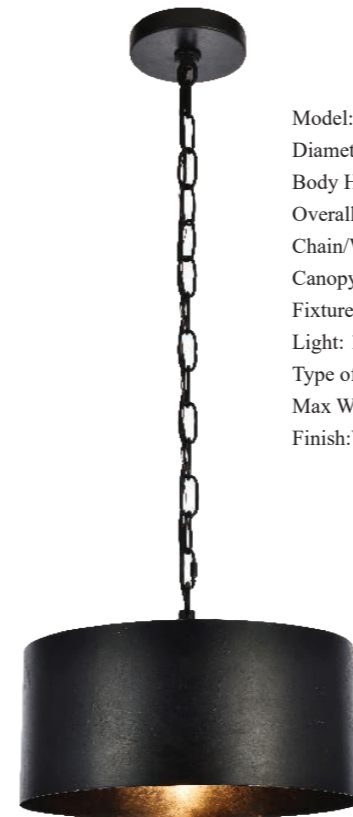

Model: LD6015D15BK
Diameter: 15"
Body Height: 9.25"
Overall Height: 17.6" to 70.6"(Adjustable)
Chain/Wire: 60"/78.7"
Canopy Size: D4.7"*H1"
Fixture Weight (LBS): 5.5
Light: 1
Type of bulb: Medium base (E26)
Max Wattage: 40W (each bulb)
Finish: Vintage Black