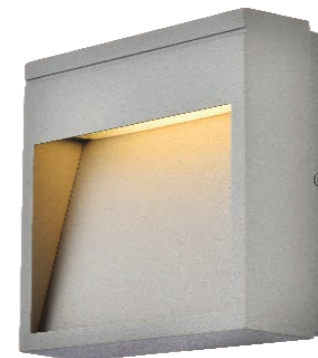

Model: LDOD4019S
Width: 7"
Body Height: 7"
Extension: 3.1"
Wire: 8"
Back Plate Size: W6.7"*L6.7"*E0.79"
Fixture Weight (LBS): 3.75
Light Source: integrated led, 0.2 watts maximum
Color Temperature: 3000K
Lumens: 110
Finish: Silver
Dimmable: Yes