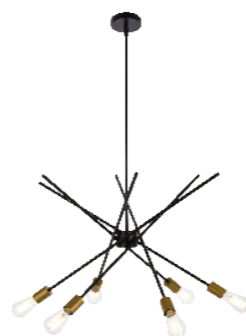

Model: LD7054D32BRB
Finish: Black & Brass