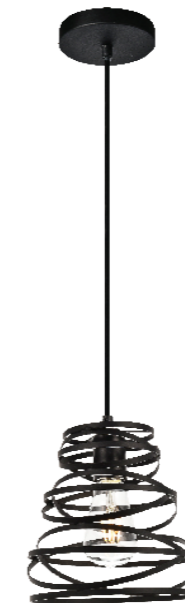

Model: LDPD3011
Diameter: 7.5"
Body Height: 9.2"
Overall Height: 16.2" to 88.9"(Adjustable)
Wire: 78"
Canopy Size: D4.7"*H1"
Fixture Weight (LBS): 1.9
Light: 1
Type of bulb: Medium base (E26)
Max Wattage: 40W (each bulb)
Finish: Matte Black