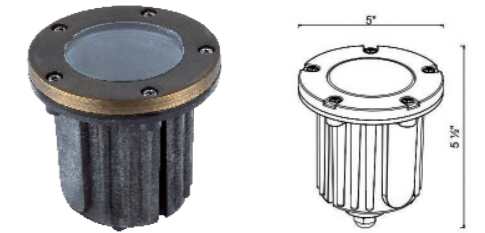

Dimensions:D3.875" X H3.75"

W121

OUTDOOR LANDSCAPE LIGHTING
WELL LIGHT

Product Description

outdoor lighting well light that uses an MR16 lamp (not included).The socket is mounted on an adjustable gimbal so the lamp angle can be adjusted. The cover is thick die casting brass.