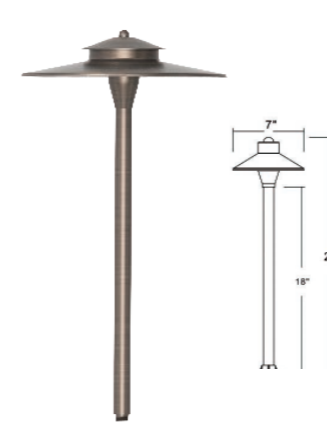

Landscape Lights

P803

OUTDOOR LANDSCAPE LIGHTING
PATH LIGHT

Product Description

12" shade spinning brass path light with 3' lead wire, using G4 lamp (not included) halogen.

Specifications:

Material: Spinning Brass
Lead wire: 3' SPT-1W 18A
Glass or Lens: Clear Glass
light source(not included): G4 Bulb Halogen
Maximum Lamp Rating: 20W

Finishes: Antique Brass

Installation:

Hammer the spike into ground. Clear away area in ground at wire way slot in top of spike. Lay 12V cable into wire way slot and screw luminaire into spike. Expose the socket by loosening the shade connector from stem. Install the G4 lamp into the socketed-install shade connector back to stem. Turn off power. Make wire connections using approved wiring connection method (not supplied).

Dimensions: D 12" X H 22 3/4"