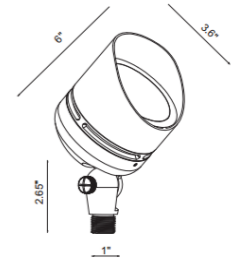

C203

OUTDOOR LANDSCAPE LIGHTING
SPOT LIGHT

Product Description

Die Casting brass spotlight includes spike and 3' of wire.

Specifications:

Material: Die Casting brass
Lead wire: 3' SPT1W-18
Glass or Lens: Clear lens
light source(included): 3 LEDs
Maximum Lamp Rating: 8W

Finishes: Antique Brass

Installation:

Hammer the spike into ground. Clear away area in ground at wire way slot in top of spike. Lay 12V cable into wire way slot and screw luminaire into spike,. Loose the thumb screws to get desired angle, then tightening the thumb screw.

Dimensions: D3.6" H6"

LABELS: ETL MARK