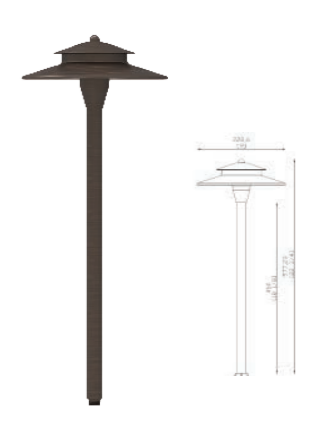

P804

OUTDOOR LANDSCAPE LIGHTING
PATH LIGHT

Product Description

9" shade spinning brass path light with 3' lead wire, using G4 lamp (not included) halogen.

Specifications:

Material: Spinning Brass
Lead wire: 3' SPT-1W 18A
Glass or Lens: Clear Glass
light source(not included): G4 Bulb Halogen
Maximum Lamp Rating: 20W

Finishes: Antique Brass

Installation:

Hammer the spike into ground. Clear away area in ground at wire way slot in top of spike. Lay 12V cable into wire way slot and screw luminaire into spike. Expose the socket by loosening the shade connector from stem. Install the G4 lamp into the socketed-install shade connector back to stem. Turn off power. Make wire connections using approved wiring connection method (not supplied).

Dimensions: D 9" X H 22 3/4"