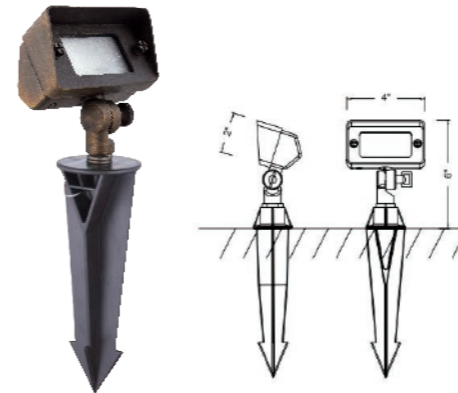

Landscape Lights

C046

OUTDOOR LANDSCAPE LIGHTING
FLOOD LIGHT

Product Description

Die Casting brass floodlight includes spike and 3' of wire.

Specifications:

Material: Die Casting brass
Lead wire: 3' SPT-1W 18A
Glass or Lens: Clear Glass
light source (not included): G4
Maximum Lamp Rating: 35W

Finishes: Antique Brass

Installation:

Hammer the spike into ground. Clear away area in ground at wire way slot in top of spike. Lay 12V cable into wire way slot and screw luminaire into spike. Loose the Hood screw and Pull the Hood out. Install the G4 bulb into the socket. And then install the hood back to the body. Loose the knob to get desired angle, then tighten the knob.

Dimensions:W4" X H6"