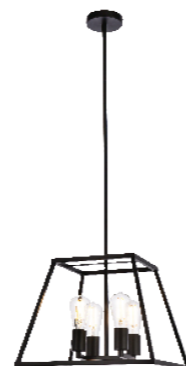

Model: LD720D16BK
Finish: Black