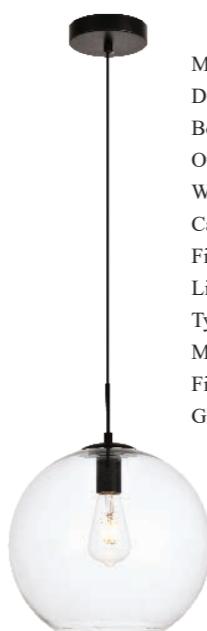

Model: LDPD2112
 Diameter: 15.7"
 Body Height: 16.5"
 Overall Height: 24" to 76"(Adjustable)
 Wire: 60"
 Canopy Size: D4.7"*H1"
 Fixture Weight (LBS): 4.6
 Light: 1
 Type of bulb: Medium base (E26)
 Max Wattage: 40W (each bulb)
 Finish: Black
 Glass Finish: Clear