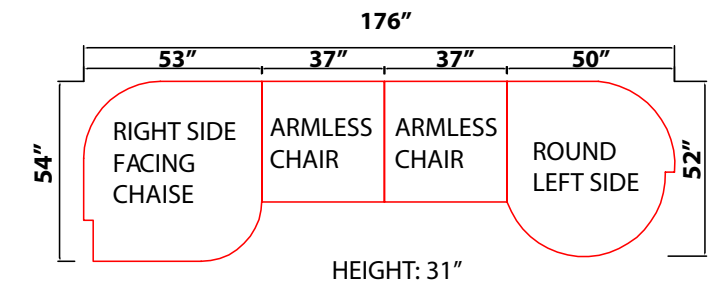

Mayer Module Set, which can be shaped according to every need thanks to its modular structure, can be used in many combinations by combining 5 different modules in the desired shape.