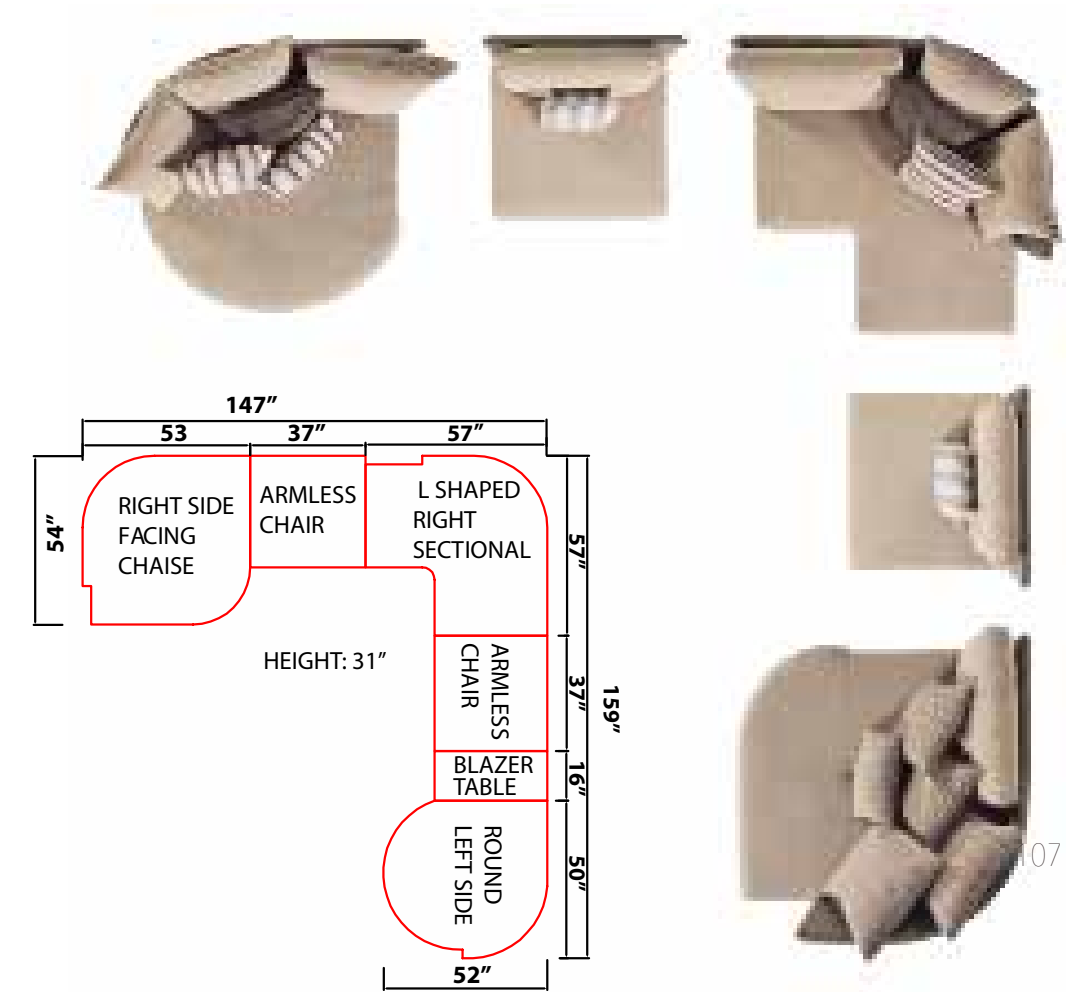

Harmony Of Emotions...

Simple colors, elegant lines, a life beyond dreams... Mayer module set invites you out of the modern world order and into a quiet and calm dream.

MODULE SET