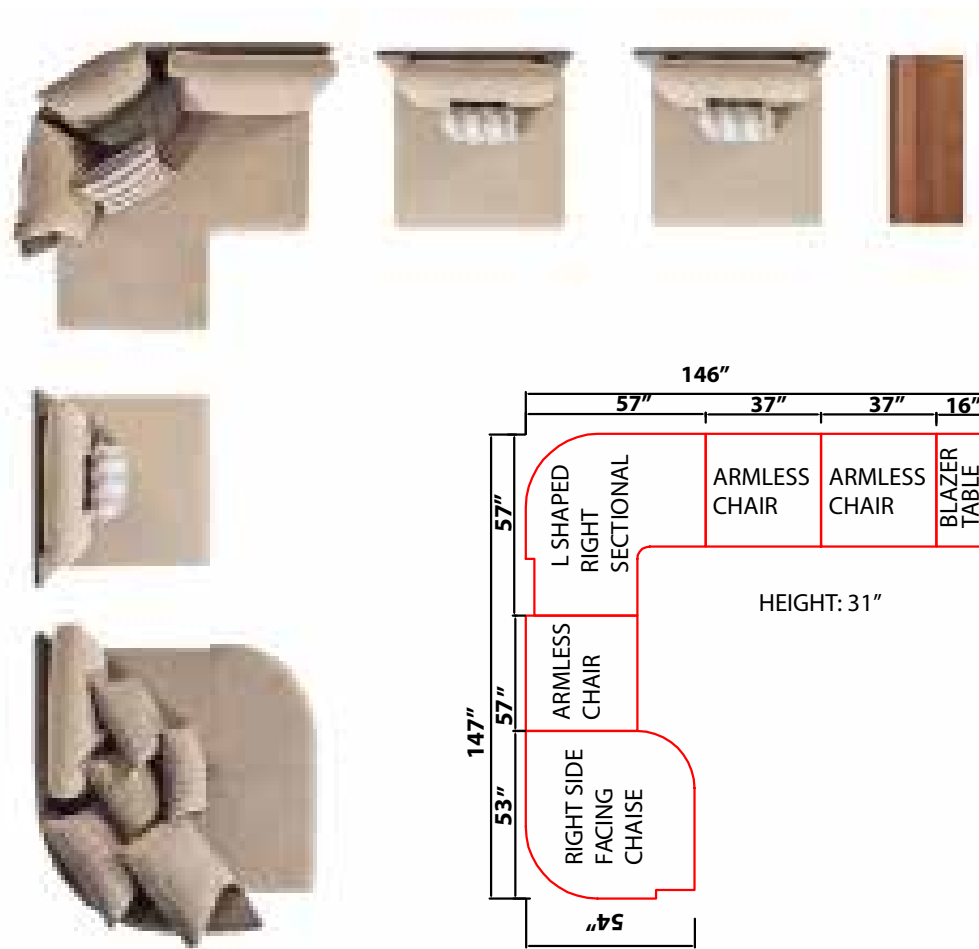

Harmony Of Emotions...

Simple colors, elegant lines, a life beyond dreams... Mayer module set invites you out of the modern world order and into a quiet and calm dream.

MODULE SET