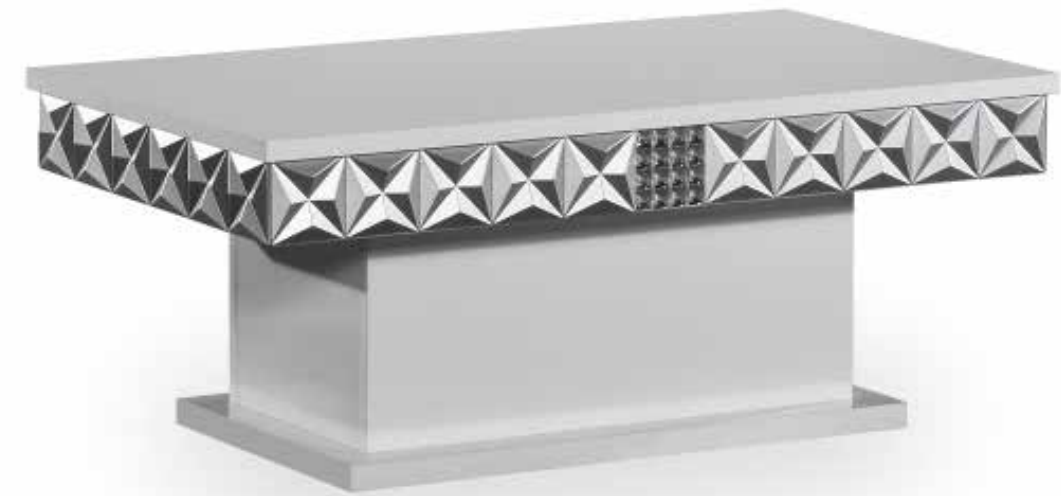

Expression of Modern Elegance

The Alyans Coffee Table brightens up your modern living spaces with its unique design, mirrored surface, and elegant geometric patterns. This table, with its striking silver fixed structure, combines sophistication and functionality.

Alyans Coffee Table brings a contemporary atmosphere to your living spaces by merging minimalism and modern lines. Its elegant details transform the furniture into not just a coffee table but also a decorative element.

Coffee Table
Height: 18" | Width: 44" | Depth: 25"

Aesthetic Reflecting the Future

Moon Coffee Table stands out with its contemporary design that seems to come from the future. This magnificent furniture piece is designed to add a whole new dimension to modern living spaces. The entire surface of the Moon Coffee Table is covered with mirrored details reflecting the aesthetics of the future. With its modern lines and minimalist form, it brings a sophisticated atmosphere to your space.

Moon goes beyond being just furniture; it offers an experience that transcends layers, more than just a piece of art but a glimpse into the future. It is an ideal choice for those who want to experience the future now. If you want to add a modern touch to the atmosphere of your home or office and feel the aesthetics of the future, Moon Coffee Table is the perfect choice. Discover the design of the future today and make your living space unique with Moon!