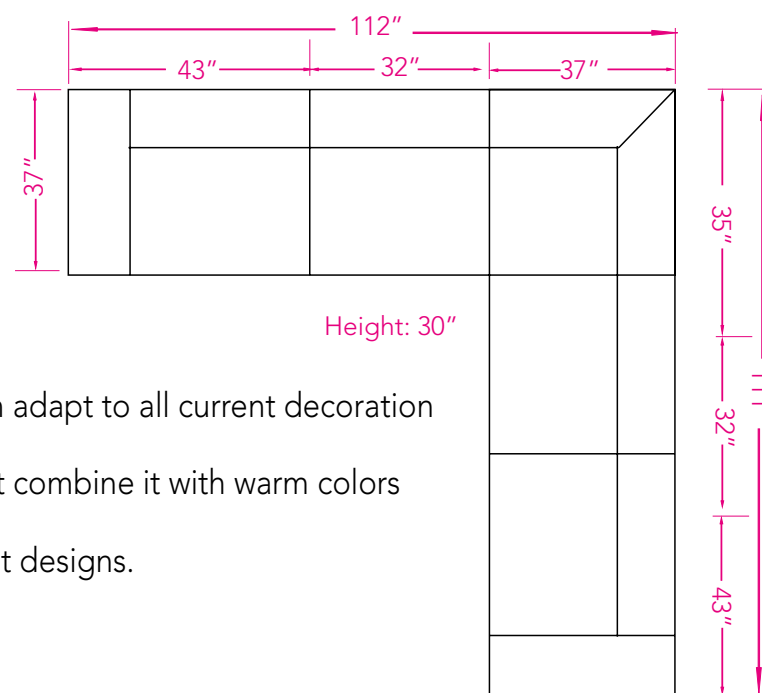

Padova can adapt to all current decoration trends. Just combine it with warm colors and elegant designs.

Minimal design, practical module options, and a sense of endless freedom... Shape Padova's different modules according to your needs, bring together unique and innovative combinations.