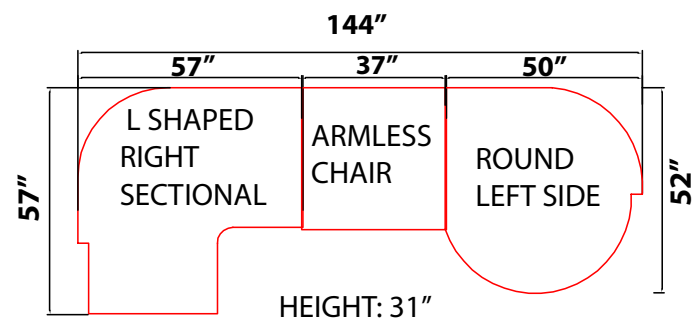

Harmony Of Emotions...

Simple colors, elegant lines, a life beyond dreams... Mayer module set invites you out of the modern world order and into a quiet and calm dream.

MODULE SET

Mayer Module Set, which can be shaped according to every need thanks to its modular structure, can be used in many combinations by combining 5 different modules in the desired shape.