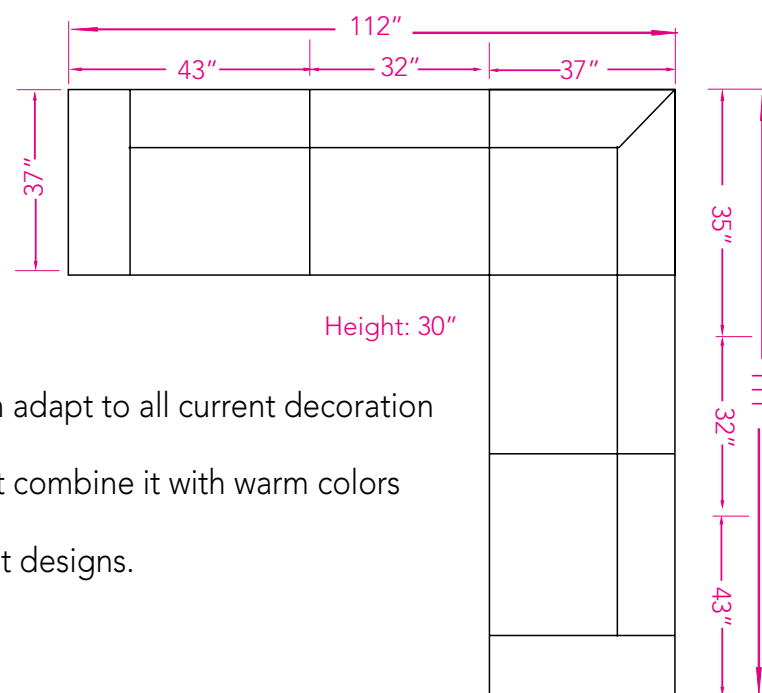

Padova can adapt to all current decoration trends. Just combine it with warm colors and elegant designs.

Minimal design, practical module options, and a sense of endless freedom... Shape Padova's different modules according to your needs, bring together unique and innovative combinations.