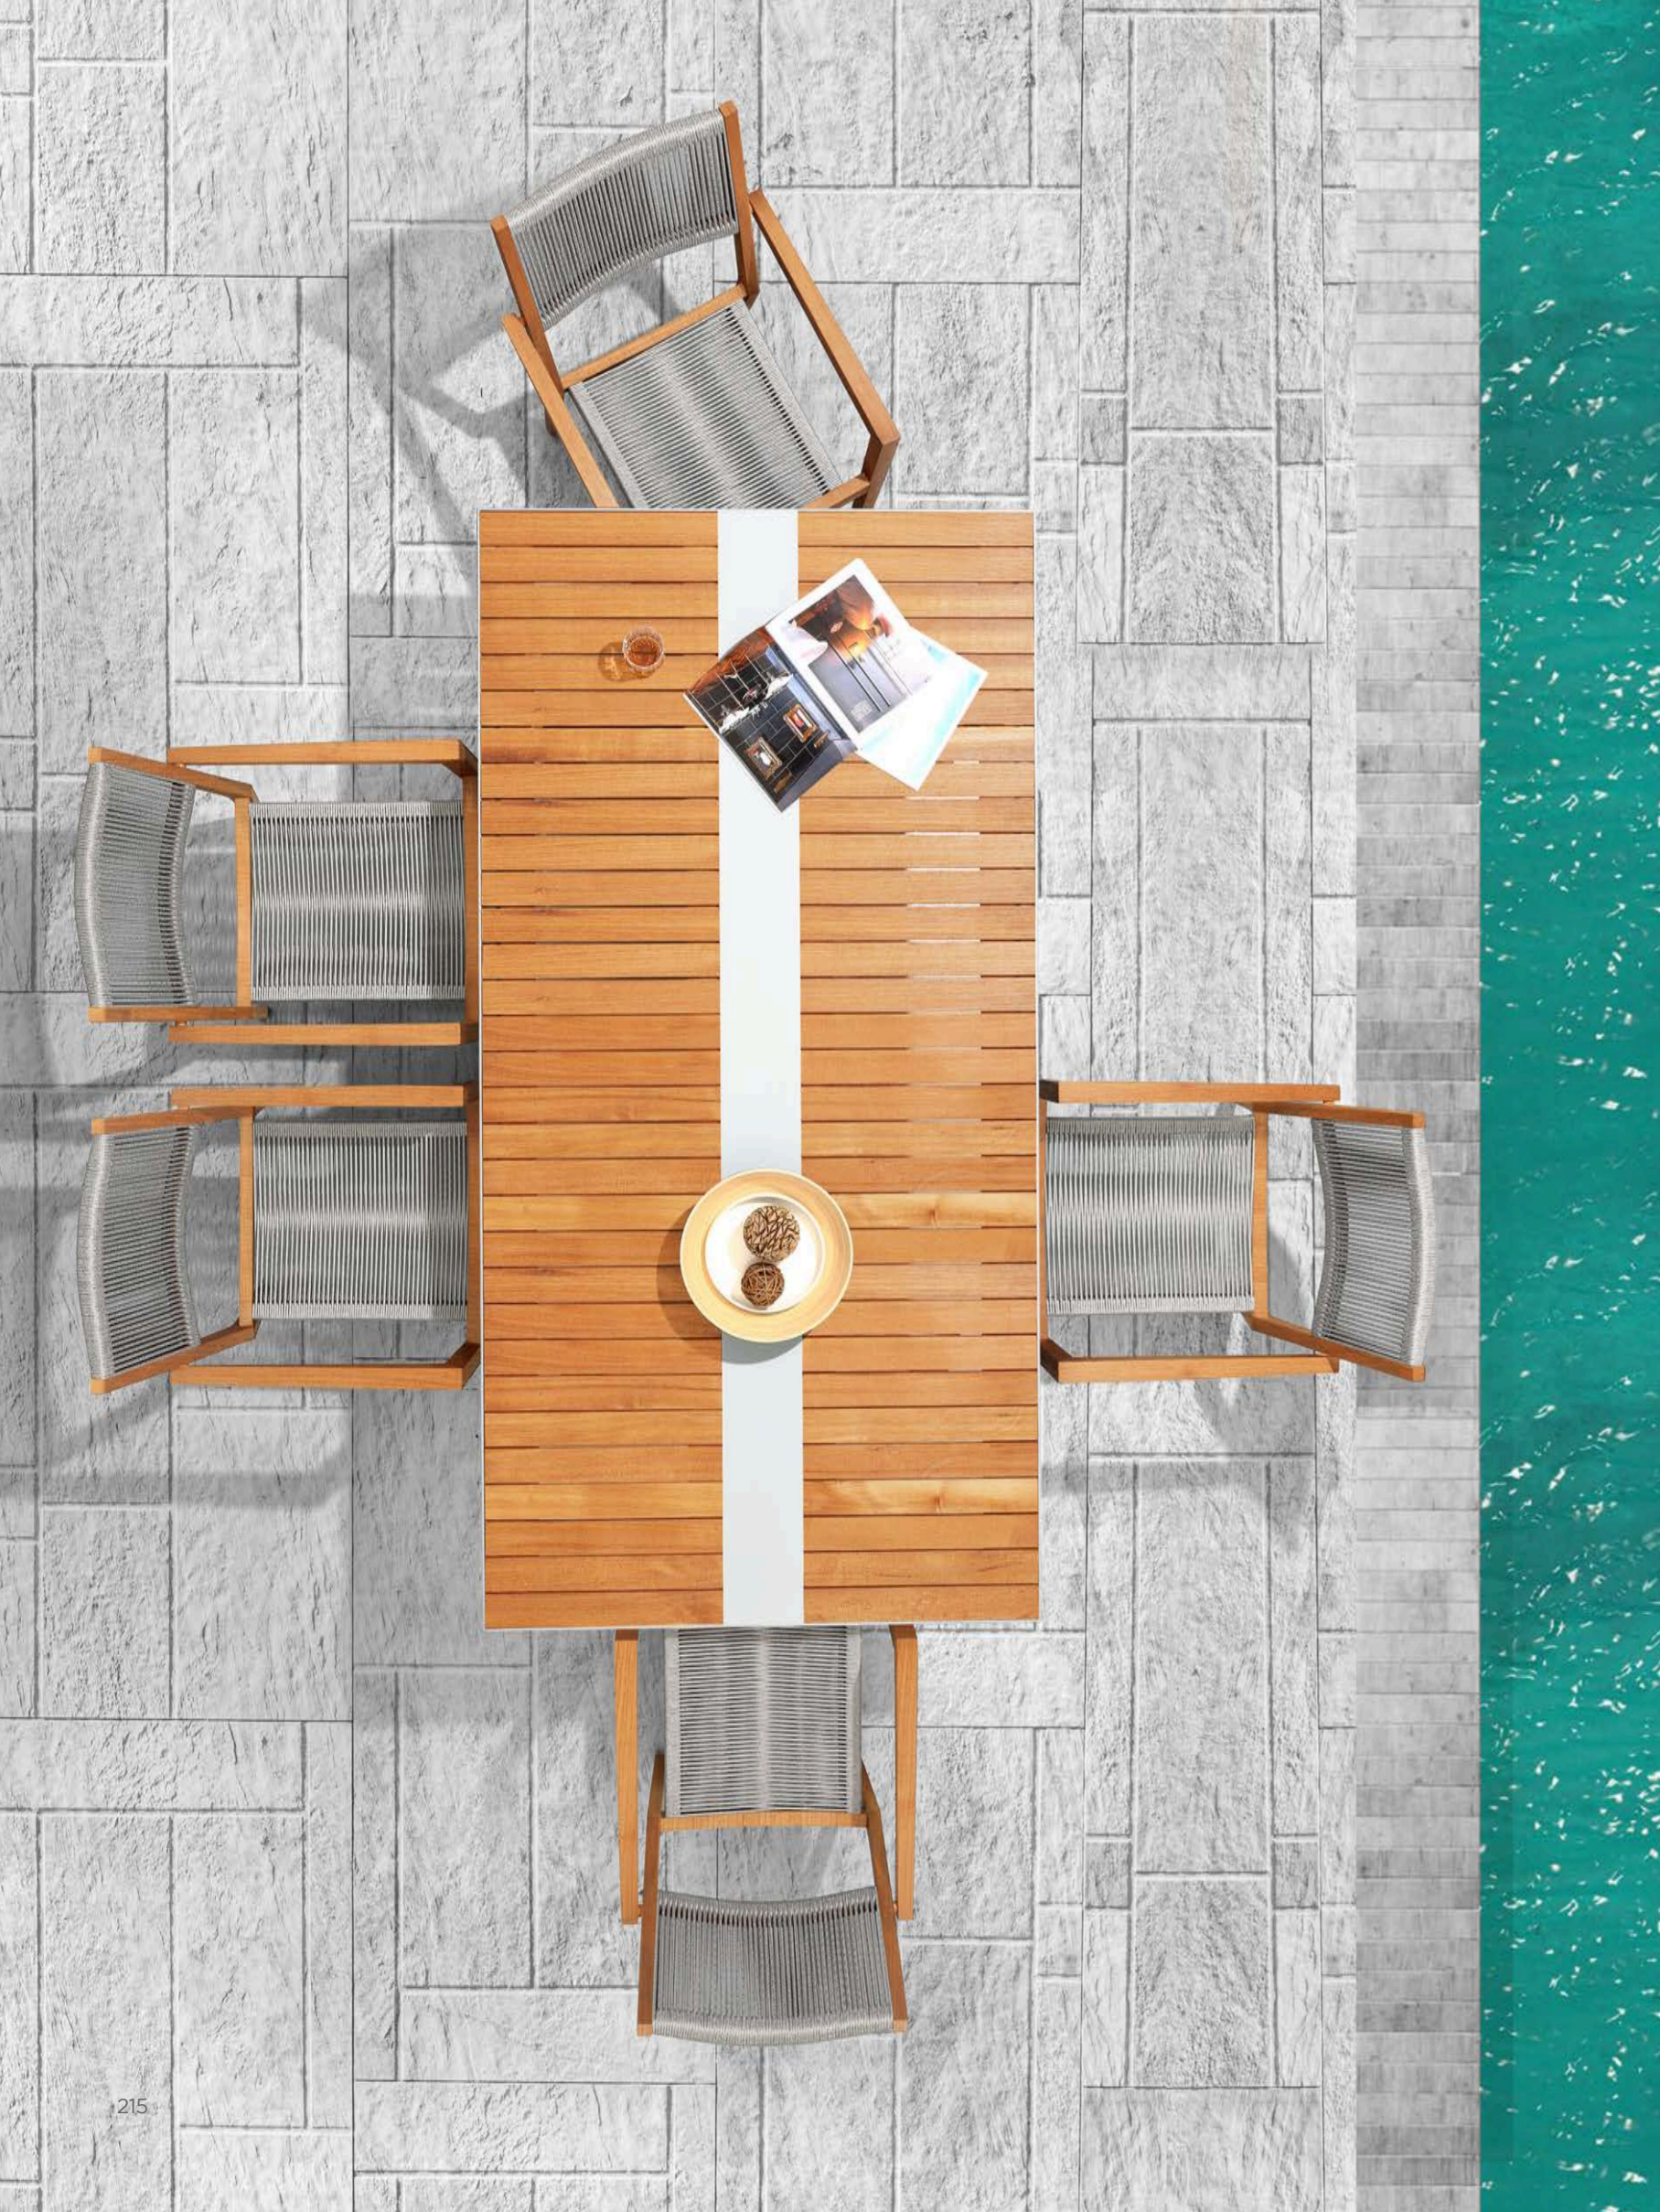

IT IS DESIGNED TO EXTEND THE BOLD AND LUXURIOUS FEELING FROM CHAMPION COLLECTION BY APPLYING ROPE MATERIALS AND THE NATURAL TEAK ELEMENTS AS THE MAIN STRUCTURE. WHEREVER YOU WILL STAY WITH OUR CHAMPION PLUS, YOU WILL FEEL THE NATURE, THE SUPER COMFORT AND THE EXTRA CARE FROM US.