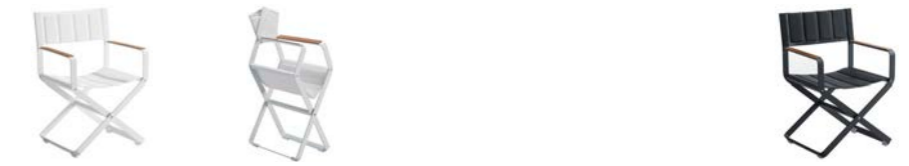

Outdoor Furniture Collection
CLINT

670616
Director Chair
Size: 555x560x880mm

670672
Dining Table
Size: D1000x745mm