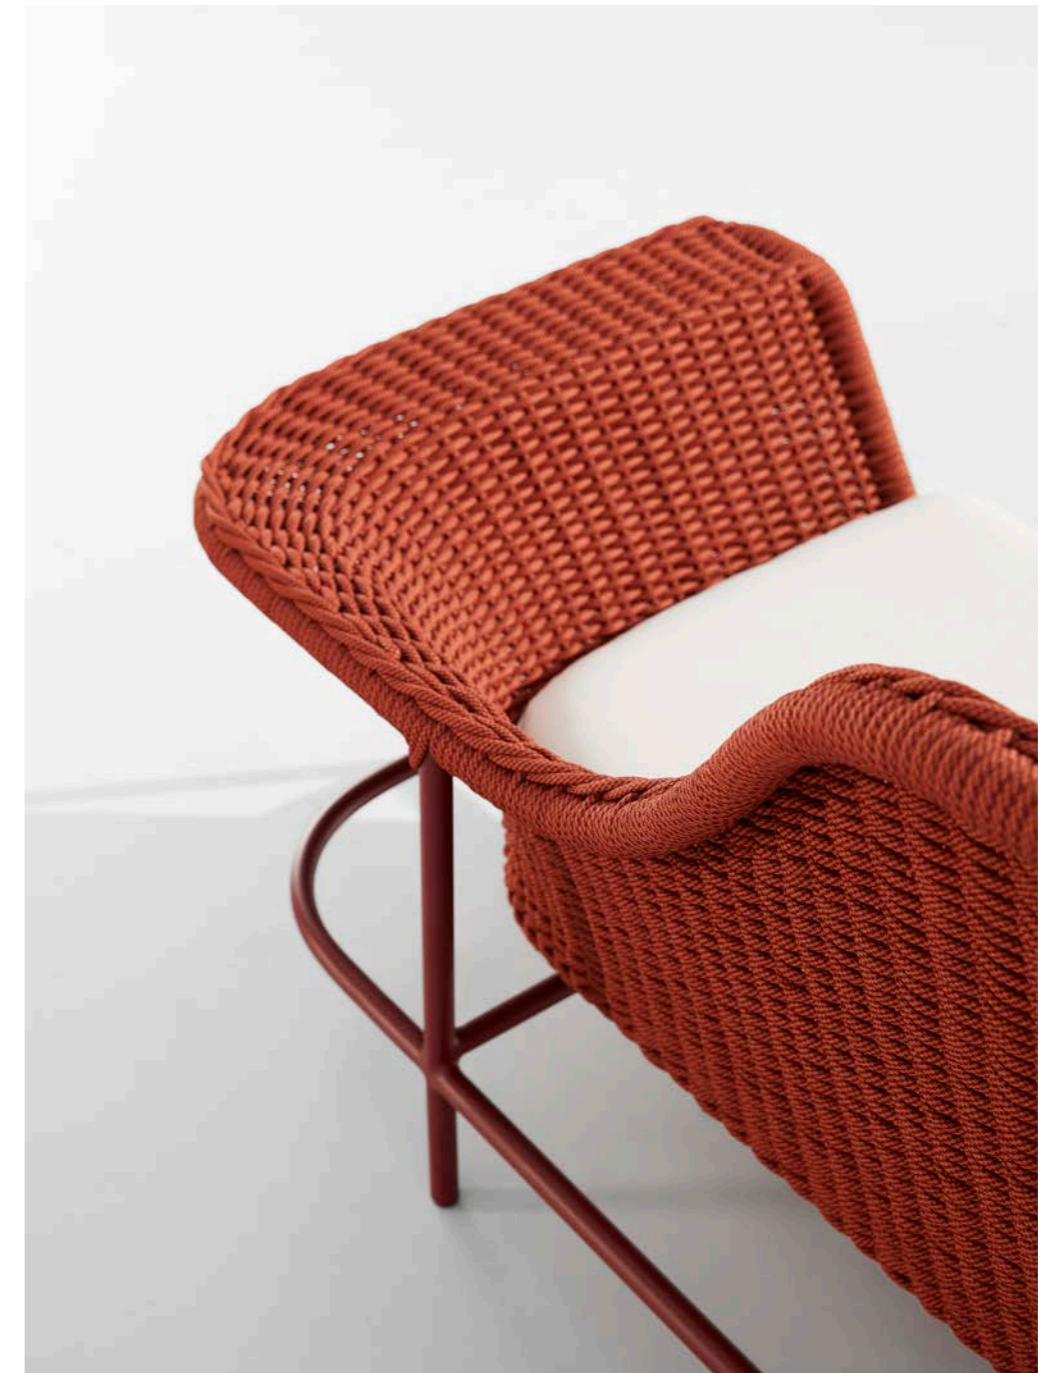

BY PIERRICK TAILLARD

Lisboa

BY PIERRICK TAILLARD

Generous in its proportions, comfortable and airy,
based on a solid and elegant aluminum frame
foundation, a color rope belt is emerged.

085

HIGOLD FURNITURE 086