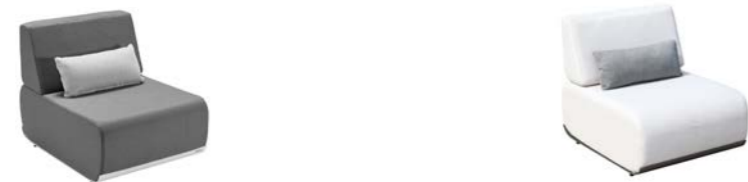

Size: 930x730x770mm
Seat height: 375mm

204228
Middle Corner Sofa