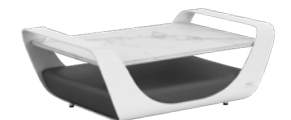

Size: 1200x720x435mm

204261
Side Table