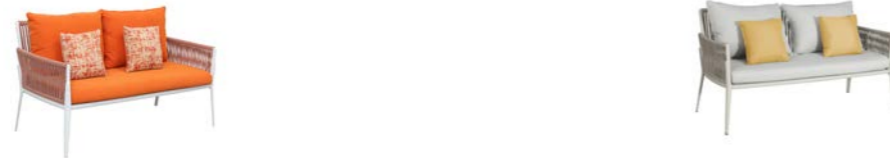

345641
Three-seater Sofa
Size: 755x1820x785mm