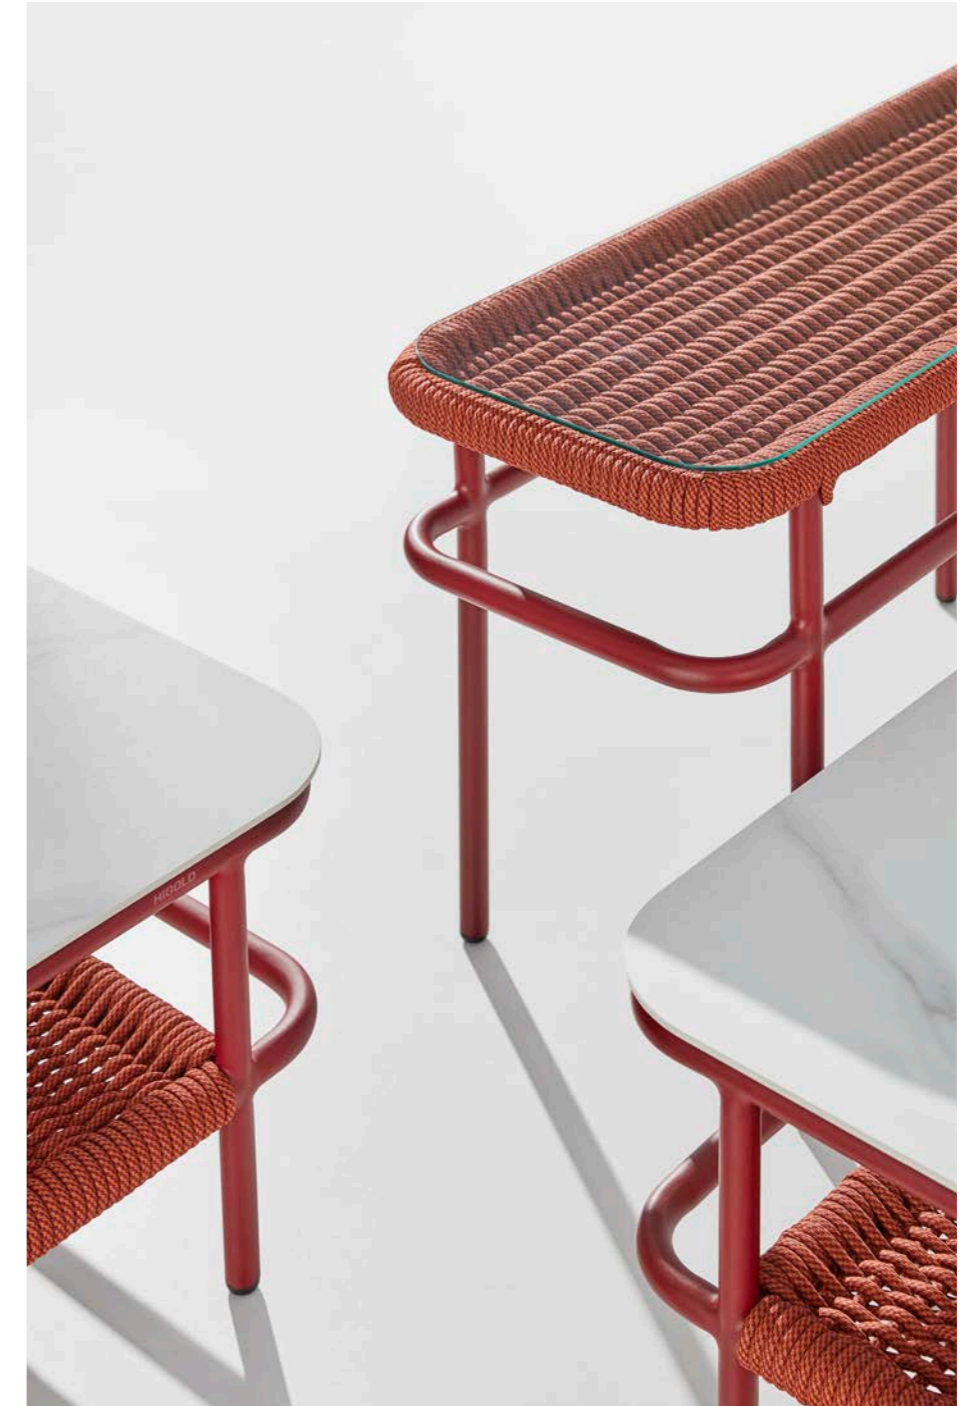

HIGOLD FURNITURE 076