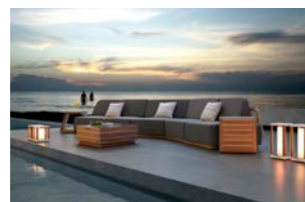

INDEX

DESIGNS BY PININFARINA FOR HIGOLD

ARMONIA
009