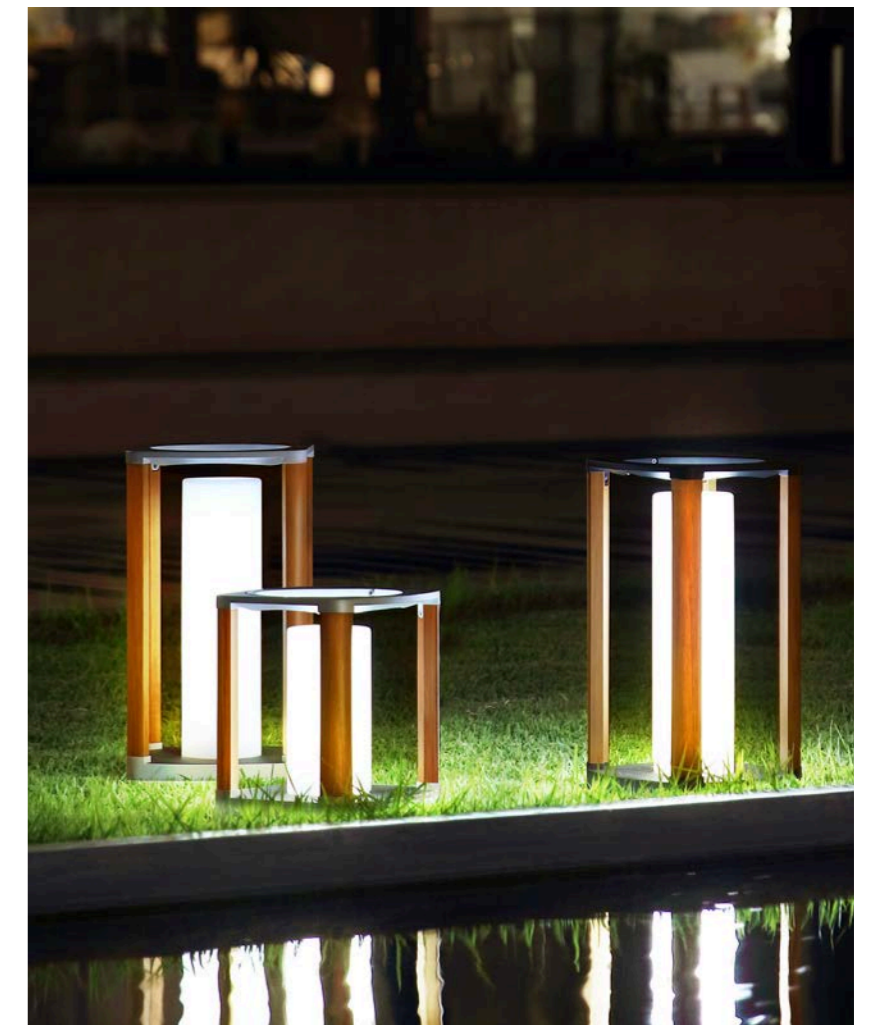

IT IS A PIECE OF ART THAT THE DESIGNER TAKES CARE OF EACH DETAIL, THE OUTPUT IS: DIAMOND SHAPED TEAK POLES, CASTING METAL STRUCTURES, LED ILLUMINATION, AND WELL CURVED HANDLES FOR HANGING ON THE TREES OR WALLS.