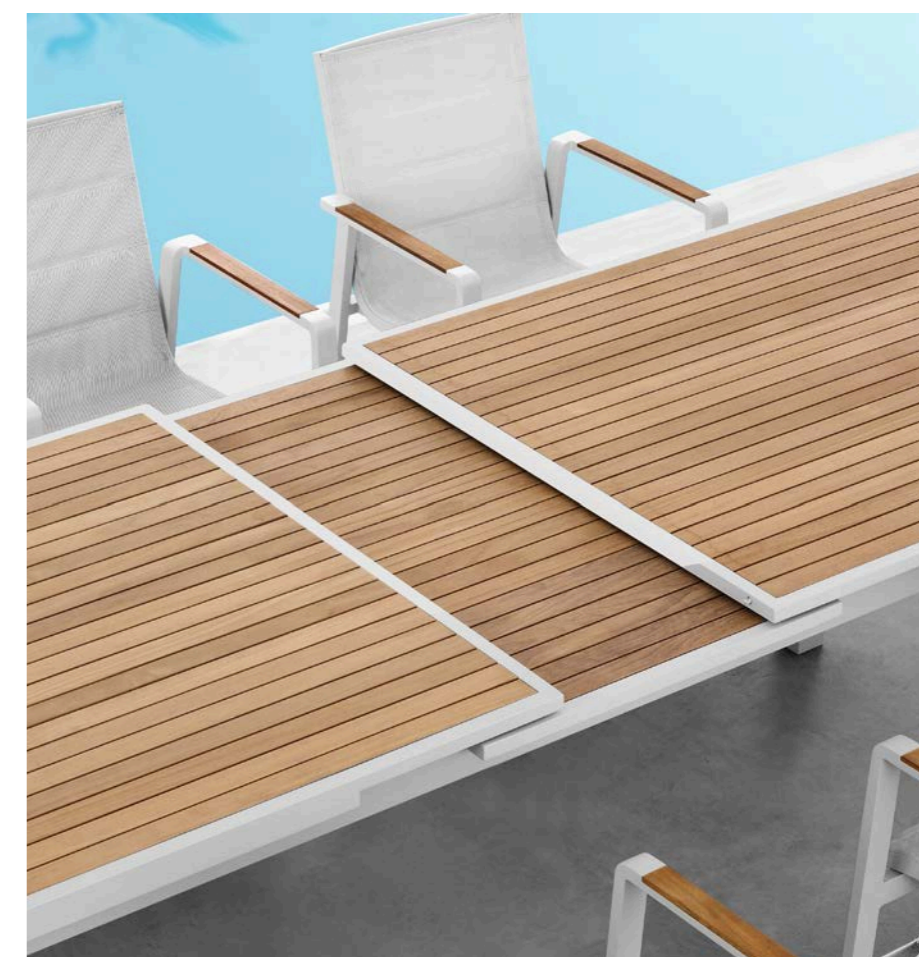

OUR NOFI EXTENSION TABLE HAS PASSED BOTH LAB AND OUTDOOR TESTS AND IS READY TO FULFILL PEOPLE'S NEEDS AT A BIG GATHERING WITH FAMILY OR FRIENDS.

IT IS A GOOD APPLICATION OF TEXTILENE MATERIAL AS THE MAIN SUPPORT OF BOTH SEAT AND BACK, WHICH IS EASY TO MAINTAIN AND CLEAN.