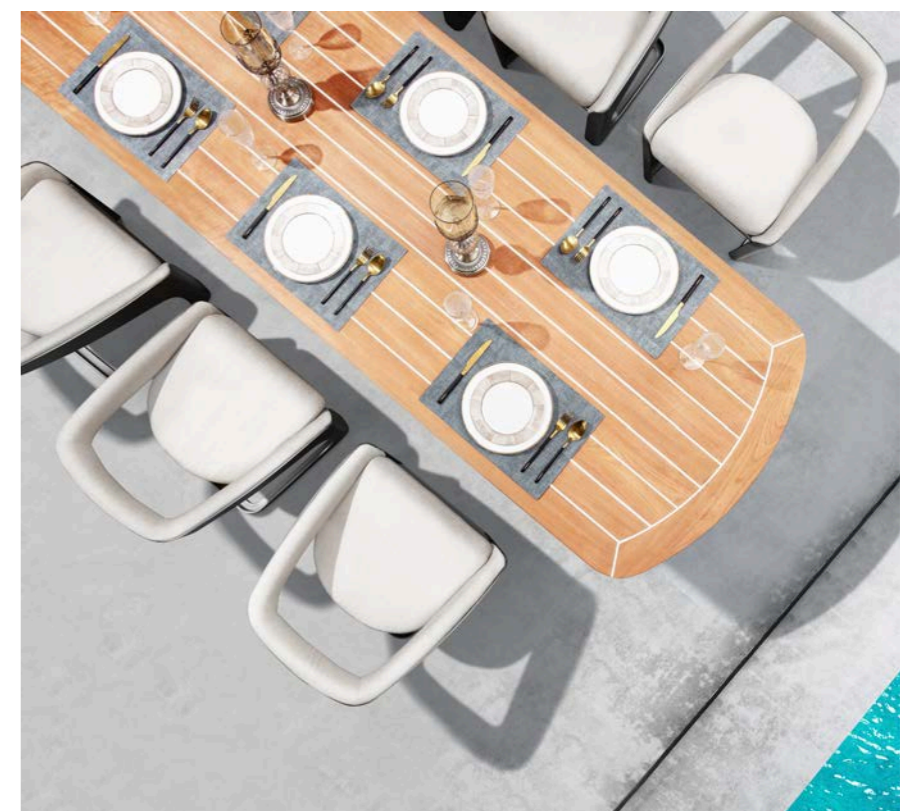

THE CHOICE OF THE MATERIALS COME FROM THE PININFARINA 360° DESIGN EXPERIENCE: THE ALUMINUM - COMING FROM THE CAR SECTOR - FOR THE STRUCTURE , THE FABRICS - USED IN THE YACHTS FOR ITS RESISTANCE - FOR THE CUSHIONS.