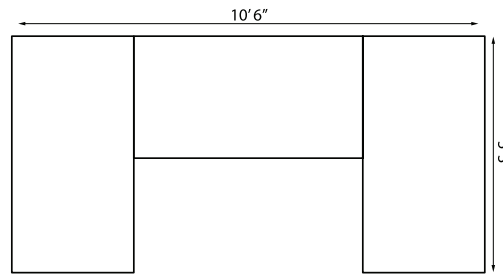

OTTOMAN 203317
H 18.75 | W 30.5 | D 30.5in

1 Left Arm Chaise, 2 Armless Sectionals, 1 Corner Sectional, and 1 Right Arm Love Seat

1 Right Arm Chaise, 1 Armless Love Seat, 1 Corner Sectional, 3 Armless Sectionals, 1 Left Arm Chaise

1 Left Arm Love Seat, 1 Corner Sectional, 1 Right Arm Lounge Chair

1 Right Arm Chaise, 1 Armless Love Seat, 1 Left Arm Chaise

1 Left Arm Chaise, 1 Corner Sectional

DINING
ARMCHAIR 203301
H 34.5 | W 20.25 | D 24in