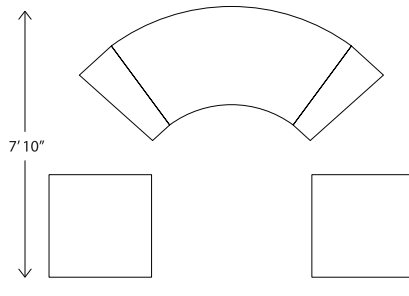

1 Curved Sectional, 2 Storage Wedge Tables,
2 Lounge Chairs

1 Right Arm Chaise, 1 Left Arm Chaise,
3 Armless Sectionals

SOFA 38055
H 29.5 | W 84 | D 36in

LOVESEAT 38050
H 29.5 | W 60 | D 36in

LOUNGE CHAIR 38002
H 29.5 | W 36 | D 36in