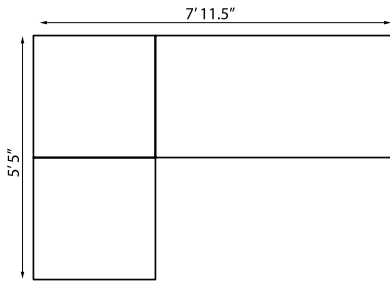

1 Left Arm Love Seat, 1 Corner Sectional, 1 Right Arm Lounge Chair