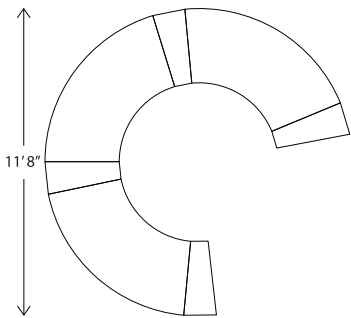

3 Curved Sectionals, 4 Storage Wedge Tables