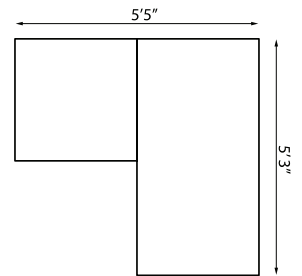

OTTOMAN 203317
H 18.75 | W 30.5 | D 30.5in

1 Left Arm Chaise, 2 Armless Sectionals, 1 Corner Sectional, and 1 Right Arm Love Seat

1 Right Arm Chaise, 1 Armless Love Seat, 1 Corner Sectional, 3 Armless Sectionals, 1 Left Arm Chaise

1 Left Arm Love Seat, 1 Corner Sectional, 1 Right Arm Lounge Chair

1 Right Arm Chaise, 1 Armless Love Seat, 1 Left Arm Chaise

1 Left Arm Chaise, 1 Corner Sectional

DINING
ARMCHAIR 203301
H 34.5 | W 20.25 | D 24in