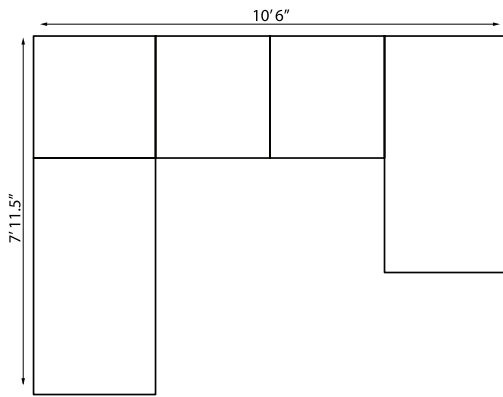

1 Left Arm Chaise, 2 Armless Sectionals, 1 Corner Sectional, and 1 Right Arm Love Seat